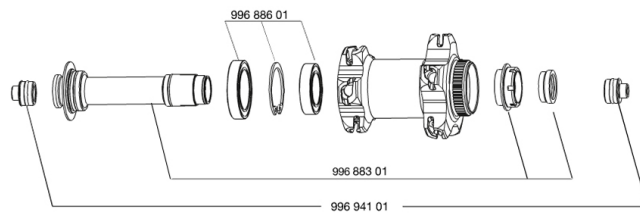

REFERENCES WHEELS

127762 CROSSMAX SLR 012DclFRT

127764 CROSSMAX SLR 012Dcl PR

Crossmax SLR Center lock 12

Specifications

WHEEL WEIGHTS