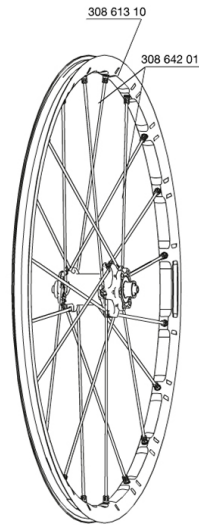

REFERENCES WHEELS

127762 CROSSMAX SLR 012DclFRT

127764 CROSSMAX SLR 012Dcl PR

Crossmax SLR Center lock 12

Specifications

WHEEL WEIGHTS