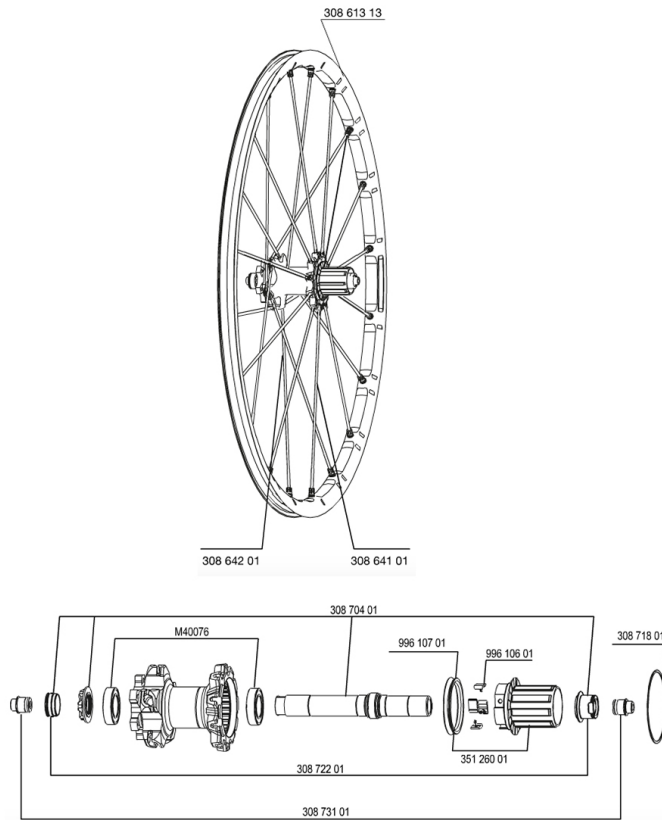

REFERENCES WHEELS

127763 CROSSMAX SLR 012DcIRR

127764 CROSSMAX SLR 012Dcl PR

Crossmax SLR Center lock 12

Specifications

WHEEL WEIGHTS