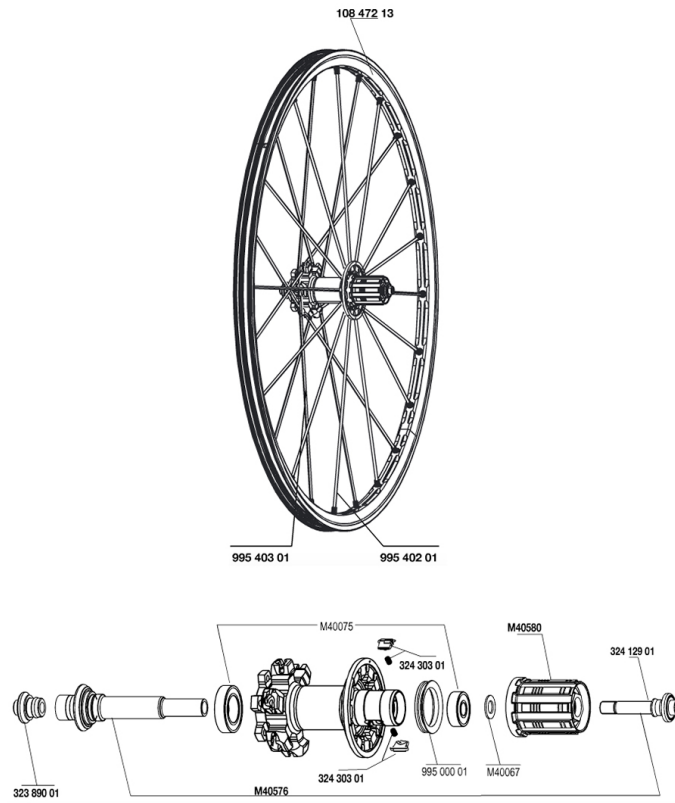

REFERENCES WHEELS

MAVIC *Crossmax ST Disc*

Specifications

WHEEL WEIGHTS