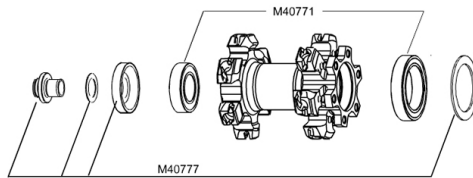

REFERENCES WHEELS

MAVIC *Crossmax ST Disc Lefty***Specifications**

WHEEL WEIGHTS