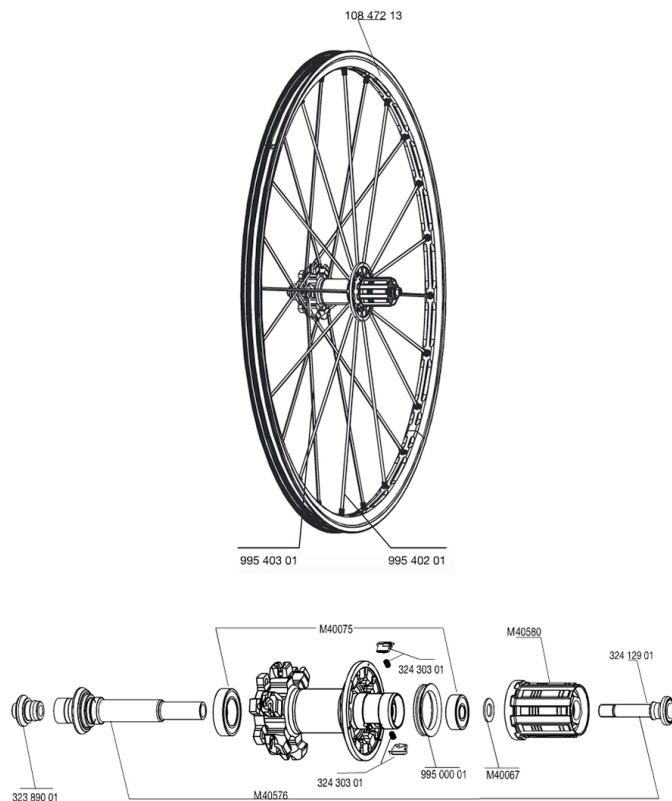

REFERENCES WHEELS

Crossmax ST Disc Lefty

Specifications

WHEEL WEIGHTS