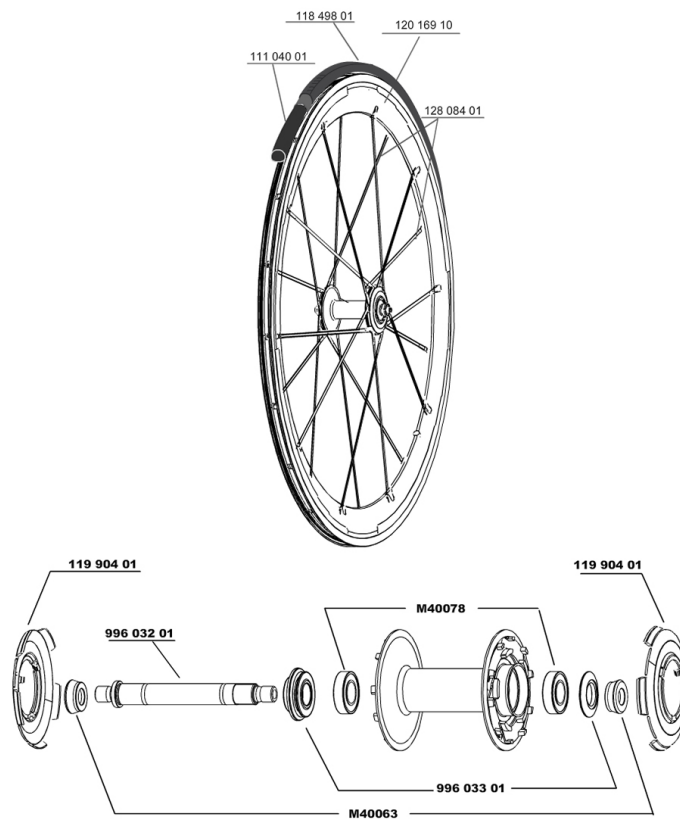

REFERENCES WHEELS

111672 COSMIC CARBONE SLR011FRT WTS

**SPOKES**

99683501 5 SPOKES CARBONE SLR FRT+OPW

MAVIC *Cosmic Carbone SLR*

Specifications

WHEEL WEIGHTS

Wheel weight