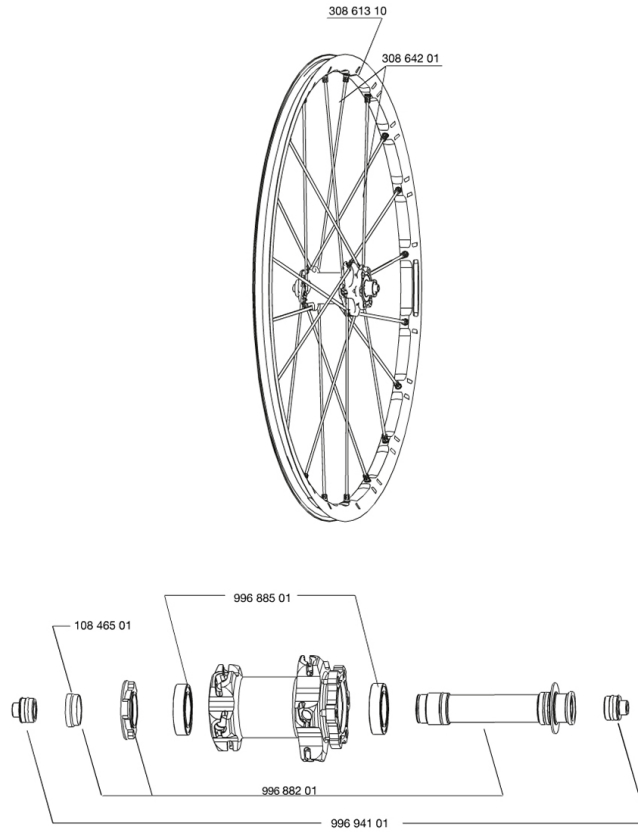

REFERENCES WHEELS

127756 CROSSMAX SLR 012 D6t PR

127754 CROSSMAX SLR 012 D6t FRT

MAVIC Crossmax SLR

DELIVERED WITH

BX601 quick releases	
BX601 quick releases	
Wheelbags	
Wheelbags	
UST valve and accessories	
UST valve and accessories	
Front QR adapters	
Front QR adapters	
Rear QR adapters	
Rear QR adapters	
Rear 12x142mm adapters	
Rear 12x142mm adapters	
Specific disc bolts	
Specific disc bolts	
Computer magnet (front wheel)	
Computer magnet (front wheel)	
Multifunction adjustment wrench	
Multifunction adjustment wrench	