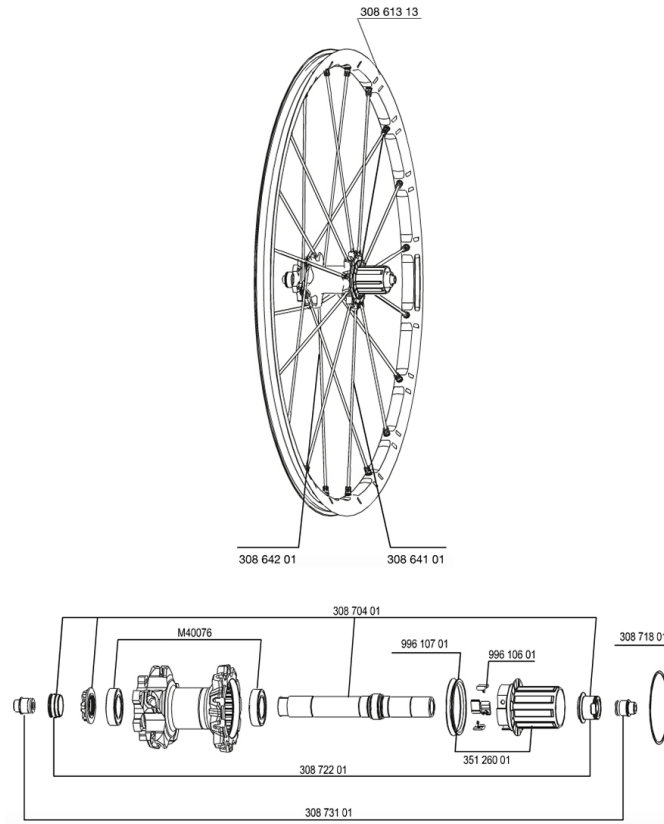

## REFERENCES WHEELS

127756 CROSSMAX SLR 012 D6t PR

127755 CROSSMAX SLR 012 D6tRR

# **MAVIC** *Crossmax SLR*

## **DELIVERED WITH**

BX601 quick releases	
BX601 quick releases	
Wheelbags	
Wheelbags	
UST valve and accessories	
UST valve and accessories	
Front QR adapters	
Front QR adapters	
Rear QR adapters	
Rear QR adapters	
Rear 12x142mm adapters	
Rear 12x142mm adapters	
Specific disc bolts	
Specific disc bolts	
Computer magnet (front wheel)	
Computer magnet (front wheel)	
Multifunction adjustment wrench	
Multifunction adjustment wrench	