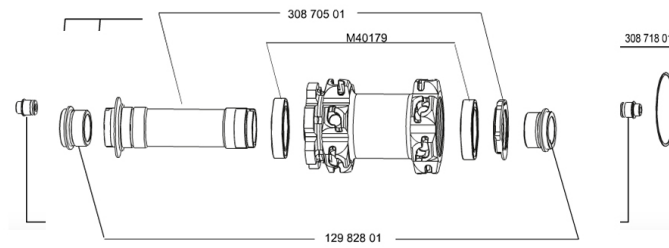

REFERENCES WHEELS

129541	CROSSMAX STDISCO12 6TFRT15mm	307571	CROSSMAX STDISCO12Lefty FRT
129577	CROSSMAX STDISCO12 6T PR 15mm	307572	CROSSMAX STDISCO12LeftyPR

MAVIC *Crossmax ST*

Specifications

WHEEL WEIGHTS