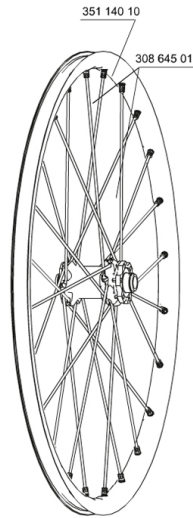

REFERENCES WHEELS

129541	CROSSMAX STDISCO12 6TFRT15mm	307571	CROSSMAX STDISCO12Lefty FRT
129577	CROSSMAX STDISCO12 6T PR 15mm	307572	CROSSMAX STDISCO12LeftyPR

MAVIC *Crossmax ST*

Specifications

WHEEL WEIGHTS