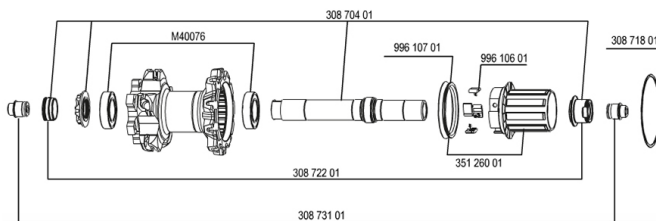

REFERENCES WHEELS

127789	CROSSMAX STDISCO12 6T RR	307572	CROSSMAX STDISCO12Lefty/PR
129577	CROSSMAX STDISCO12 6T PR 15mm		

MAVIC *Crossmax ST*

Specifications

WHEEL WEIGHTS