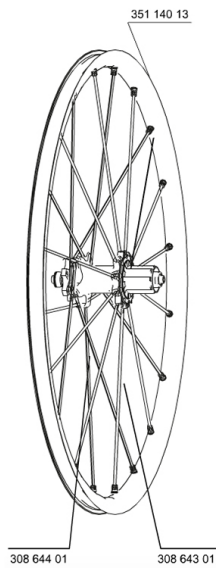

REFERENCES WHEELS

127789	CROSSMAX STDISCO12 6T RR	307572	CROSSMAX STDISCO12Lefty/PR
129577	CROSSMAX STDISCO12 6T PR 15mm		

MAVIC *Crossmax ST*

Specifications

WHEEL WEIGHTS