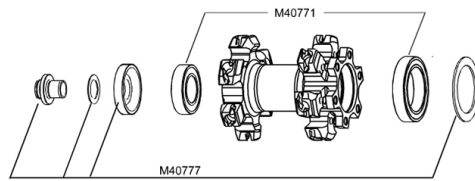

REFERENCES WHEELS

Crossmax ST LEFTY 12

Specifications

WHEEL WEIGHTS