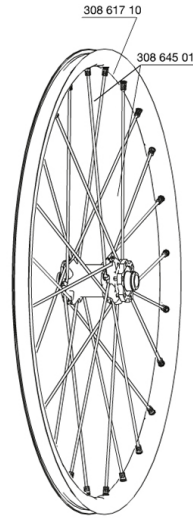

REFERENCES WHEELS

127813 CROSSMAX SX 012 PR

127808 CROSSMAX SX 012 FRT 20/15mm

MAVIC Crossmax SX

DELIVERED WITH

BX601 quick releases	
BX601 rear quick release	
UST valve and accessories	
UST valve and accessories	
Front 15 mm adapters	
Front 15 mm adapters	
Front 20 mm adapters	
Front 20 mm adapters	
Rear QR adapters	
Rear QR adapters	
Rear 12x142mm adapters	
Rear 12x142mm adapters	
Multifunction adjustment wrench	
Multifunction adjustment wrench	
User guide	
User guide	

Specifications

RIMS

- Material : Mxstal
- Material : Mxstal
- Color : white painted
- Joint : SUP
- Joint : SUP

WHEEL HUB

- Front and rear bodies : aluminum
- Front and rear bodies : oversize aluminum
- Front and rear axle material : aluminum
- Color : white
- Front and rear axle material : aluminum