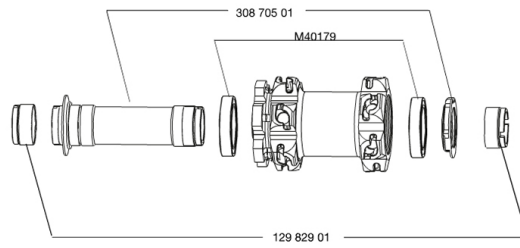

REFERENCES WHEELS

127813 CROSSMAX SX 012 PR

127808 CROSSMAX SX 012 FRT 20/15mm

MAVIC Crossmax SX

DELIVERED WITH

BX601 quick releases	
BX601 rear quick release	
UST valve and accessories	
UST valve and accessories	
Front 15 mm adapters	
Front 15 mm adapters	
Front 20 mm adapters	
Front 20 mm adapters	
Rear QR adapters	
Rear QR adapters	
Rear 12x142mm adapters	
Rear 12x142mm adapters	
Multifunction adjustment wrench	
Multifunction adjustment wrench	
User guide	
User guide	

Specifications

RIMS

- Material : Mxstal
- Material : Mxstal
- Color : white painted
- Joint : SUP
- Joint : SUP

WHEEL HUB

- Front and rear bodies : aluminum
- Front and rear bodies : oversize aluminum
- Front and rear axle material : aluminum
- Color : white
- Front and rear axle material : aluminum