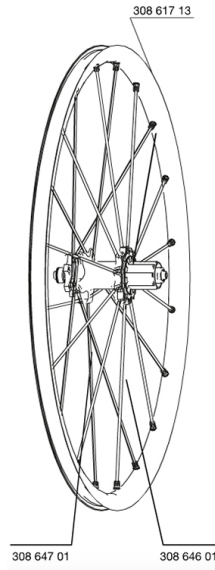

REFERENCES WHEELS

127813 CROSSMAX SX 012 PR

127809 CROSSMAX SX 012 REAR 12/9mm

MAVIC *Crossmax SX***DELIVERED WITH**

BX601 quick releases	
BX601 rear quick release	
UST valve and accessories	
UST valve and accessories	
Front 15 mm adapters	
Front 15 mm adapters	
Front 20 mm adapters	
Front 20 mm adapters	
Rear QR adapters	
Rear QR adapters	
Rear 12x142mm adapters	
Rear 12x142mm adapters	
Multifonction adjustment wrench	
Multifonction adjustment wrench	
User guide	
User guide	

Specifications**RIMS**

- Material : Mactal
- Material : Mactal
- Color : white painted
- Joint : SUP
- Joint : SUP

WHEEL HUB

- Front and rear bodies : aluminum
- Front and rear bodies : oversize aluminum
- Front and rear axle material : aluminum
- Color : white
- Front and rear axle material : aluminum