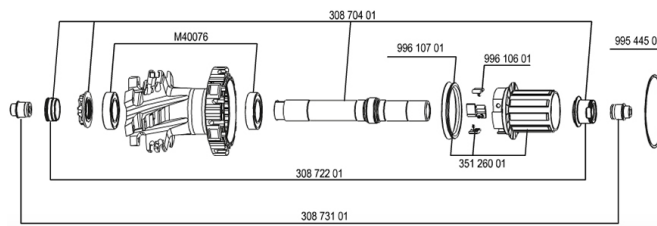

REFERENCES WHEELS

127813 CROSSMAX SX 012 PR

127809 CROSSMAX SX 012 REAR 12/9mm

MAVIC *Crossmax SX***DELIVERED WITH**

BX601 quick releases	
BX601 rear quick release	
UST valve and accessories	
UST valve and accessories	
Front 15 mm adapters	
Front 15 mm adapters	
Front 20 mm adapters	
Front 20 mm adapters	
Rear QR adapters	
Rear QR adapters	
Rear 12x142mm adapters	
Rear 12x142mm adapters	
Multifonction adjustment wrench	
Multifonction adjustment wrench	
User guide	
User guide	

Specifications**RIMS**

- Material : Mactal
- Material : Mactal
- Color : white painted
- Joint : SUP
- Joint : SUP

WHEEL HUB

- Front and rear bodies : aluminum
- Front and rear bodies : oversize aluminum
- Front and rear axle material : aluminum
- Color : white
- Front and rear axle material : aluminum