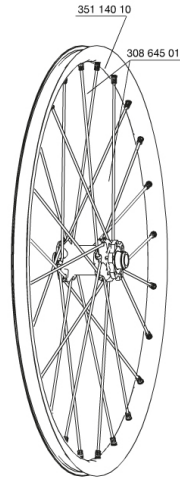

**REFERENCES WHEELS**

328483	CROSSMAX ST 013 DclFRT15mm	328477	CROSSMAX ST 013 D6lFRT15mm
328490	CROSSMAX ST 013 LeftyFRT		

# **MAVIC** *Crossmax ST*

## **DELIVERED WITH**

BX601 rear quick release	
BX601 rear quick release	
UST valve and accessories	
UST valve and accessories	
Front 15 mm adapters	
Front 15 mm adapters	
Rear QR adapters	
Rear QR adapters	
Rear 12x142mm adapters	
Rear 12x142mm adapters	
Specific disc bolts	
Specific disc bolts	
Computer magnet (front wheel)	
Computer magnet (front wheel)	
Multifonction adjustment wrench	
Multifonction adjustment wrench	
User guide	
User guide	