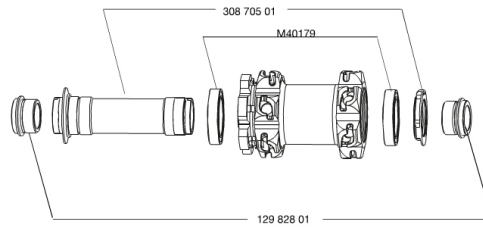

**REFERENCES WHEELS**

328483	CROSSMAX ST 013 DclFRT15mm	328477	CROSSMAX ST 013 D6lFRT15mm
328490	CROSSMAX ST 013 LeftyFRT		

## **DELIVERED WITH**

BX601 rear quick release	
BX601 rear quick release	
UST valve and accessories	
UST valve and accessories	
Front 15 mm adapters	
Front 15 mm adapters	
Rear QR adapters	
Rear QR adapters	
Rear 12x142mm adapters	
Rear 12x142mm adapters	
Specific disc bolts	
Specific disc bolts	
Computer magnet (front wheel)	
Computer magnet (front wheel)	
Multifonction adjustment wrench	
Multifonction adjustment wrench	
User guide	
User guide	