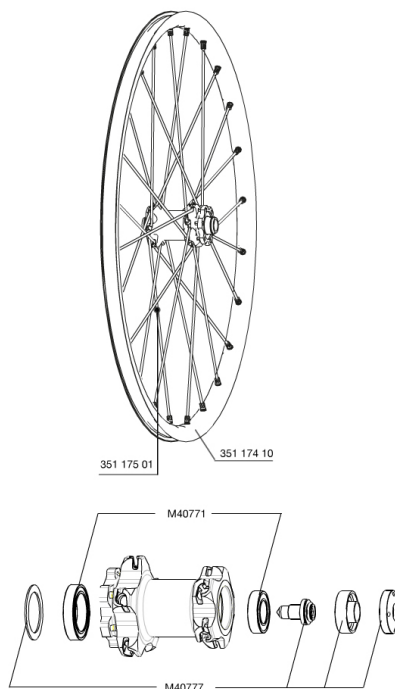

**REFERENCES WHEELS****RIMS**

&amp;NBSP;:

L35117400	"KIT FRONT CROSSMAX ST 29"" RIM"
-----------	----------------------------------

**SPOKES**

L35117500	"KIT 12 FT M7/7 CROSSMAX ST 29"" SPK 292,5mm"
-----------	---

**HUB SHELLS**

LM4077100	BEARING KIT FOR LEFTY 50 & 60 HUB
LM4077700	ASSEMBLY KIT FOR LEFTY WHEELS

# ***CROSSMAX ST 29 Lefty 2014***

## ***Specifications***

WHEEL WEIGHTS