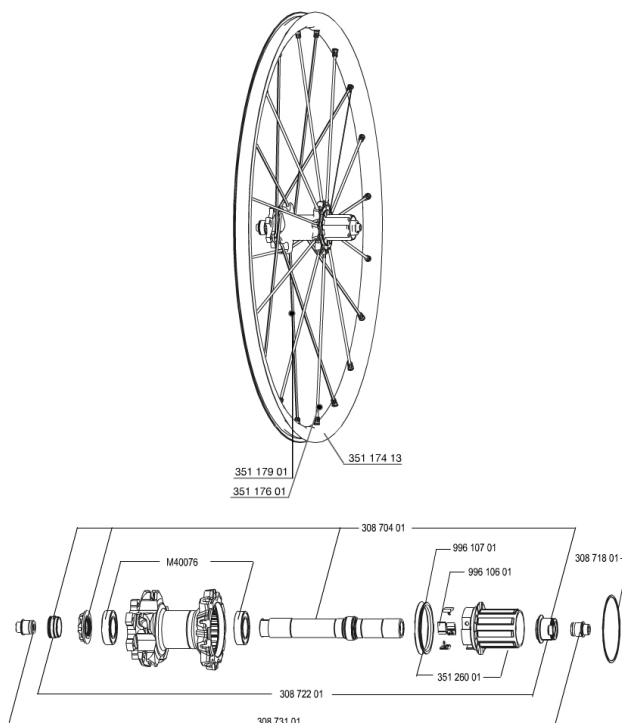

REFERENCES WHEELS

**RIMS**

&NBSP;:

L35117400 "KIT REAR CROSSMAX ST 29"" RIM"

**SPOKES**

L35117600 "KIT 10 DS M7/7 CROSSMAX ST 29"" SPK 270,5mm"

L35117900 "KIT 10 NDS M7/7 CROSSMAX ST 29"" SPK 300,5mm"

**HUB SHELLS**

L30870400 REAR QRM + AXLE KIT ITS4 135mm from 2012

L30871800 ELASTIC RING 56mm diam. ITS-4 20 SPOKES

L35126000 ITS-4 FREEWHEEL BODY + SEAL 2013 (NO PAWLS)

L30872200 FRAME SUPPORT ITS-4 135mm REAR AXLE > 2012

# ***CROSSMAX ST 29 Lefty 2014***

## ***Specifications***

WHEEL WEIGHTS