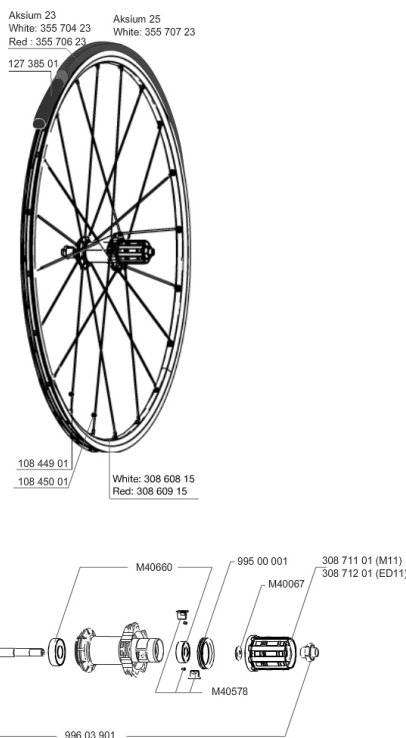

## REFERENCES WHEELS

329364	Aksium S014 23WhED11WTS	353618	Aksium S014 23RedED11 WTS
329365	Aksium S014 23WhM11PRWTS	329363	Aksium S014 23WhM11WTS
353614	Aksium S014 25WhM11WTS	353617	Aksium S014 23RedM11WTS
353615	Aksium S014 25WhED11WTS		

## TYRES

35570623	Aksion 014 Red 23
35570423	Aksion 014 White 23

**MAVIC** *Aksium S***DELIVERED WITH**

BR101 quick releases	
Rim tape	
User guide	

**Specifications****RIMS**

- **Material** : 6106 Aluminum
- **Height** : 24 mm
- **Joint** : sleeved
- **Drilling** : traditional with H2 reinforcement
- **Brake track** : UB Control
- **Valve hole diameter** : 6.5 mm
- **Tyre** : clincher
- **ETRTO size** : 622x15C
- **Recommended tyre sizes** : 19 to 32 mm

**SPOKES**

- **Material** : steel
- **Shape** : straight pull, bladed
- **Nipples** : brass, ABS
- **Count** : 20 front and rear
- **Lacing** : radial front and rear non-drive side, crossed 2 rear drive side

**WHEEL HUB**

- **Axle material** : steel
- Sealed cartridge bearings
- **Freewheel** : FTS-L steel

**WHEEL WEIGHTS**

Wheel weight 935