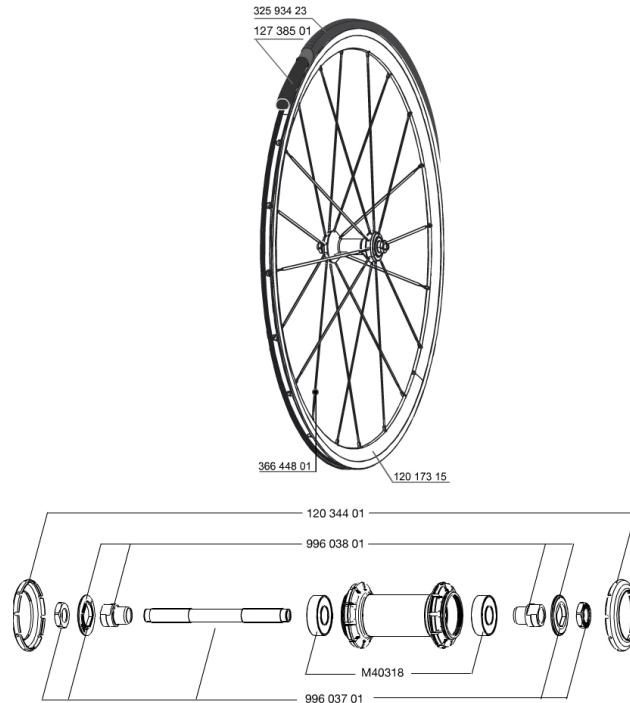

REFERENCES WHEELS

328205 Cosmic Elite S Ft

RIMS

&NBSP;;

1	L12017300	KIT FRONT/REAR COSMIC ELITE RIM
---	-----------	---------------------------------

SPOKES

2	L36644800	KIT 10 FT/NDS COSMIC ELITE S / UST BLK SPK 276mm
---	-----------	--

BR101 quick releases	
Rim tape	
User guide	

Specifications**RIMS**

- **Material** : 6106 Aluminum
- **Height** : 30 mm
- **Joint** : SUP
- **Drilling** : traditional
- **Brake track** : UB Control
- **Valve hole diameter** : 6.5 mm
- **Tyre** : clincher
- **ETRTO size** : 622x15C
- **Recommended tyre sizes** : 19 to 32 mm

SPOKES

- **Material** : steel
- **Shape** : straight pull, bladed
- **Nipples** : brass, ABS
- **Count** : 20 front and rear
- **Lacing** : radial front and rear non-drive side, crossed 2 rear drive side

WHEEL HUB

- **Axle material** : steel
- Sealed cartridge bearings
- **Freewheel** : FTS-L steel

WHEEL WEIGHTS

Wheel weight 815