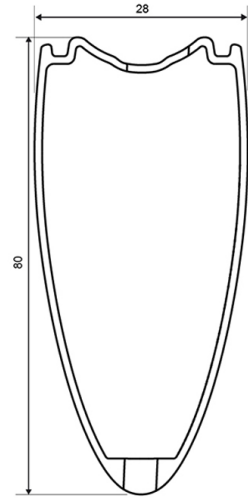

REFERENCES WHEELS

352081 Cosmic CXR 60 T Ft

RIMS

&NBSP;;

1	LV2403500	KIT FRONT RIM CXR60T 2016
1	L32979300	KIT FRONT RIM CXR 60 TUBULAR - while stock last

SPOKES

2	L32979600	KIT 10 AERO FT/NDS CXR 60 T BLK SPOKE 255mm
---	-----------	---

MAVIC *Cosmic CXR 60 T***DELIVERED WITH**

BR601 quick releases	
Wheelbags	
CXR specific carbon brake pads	
Valve extender	
Multifonction adjustment wrench	
User guide	

Specifications**RIMS**

- **Material** : 100% woven 3K carbon fiber
- **Height** : 60 mm, Width 27 mm with CX01 groves
- **Drilling** : traditional
- **Brake track** : carbon
- **Valve hole diameter** : 6.5 mm
- **Tyre** : tubular
- **ETRTO size** : 28" tubular
- **Recommended tyre size** : 23 mm

SPOKES

- **Material** : steel
- **Shape** : straight pull, bladed, double butted
- **Nipples** : aluminum, ABS
- **Count** : front 16, rear 20
- **Lacing** : radial front and rear non-drive side, crossed 2 rear drive side

WHEEL HUB

- **Front and rear bodies** : carbon center tube and aluminum flanges
- **Axle material** : aluminum
Adjustable sealed cartridge bearings
- **Freewheel** : FTS-L steel

WHEEL WEIGHTS

Wheel weight 710