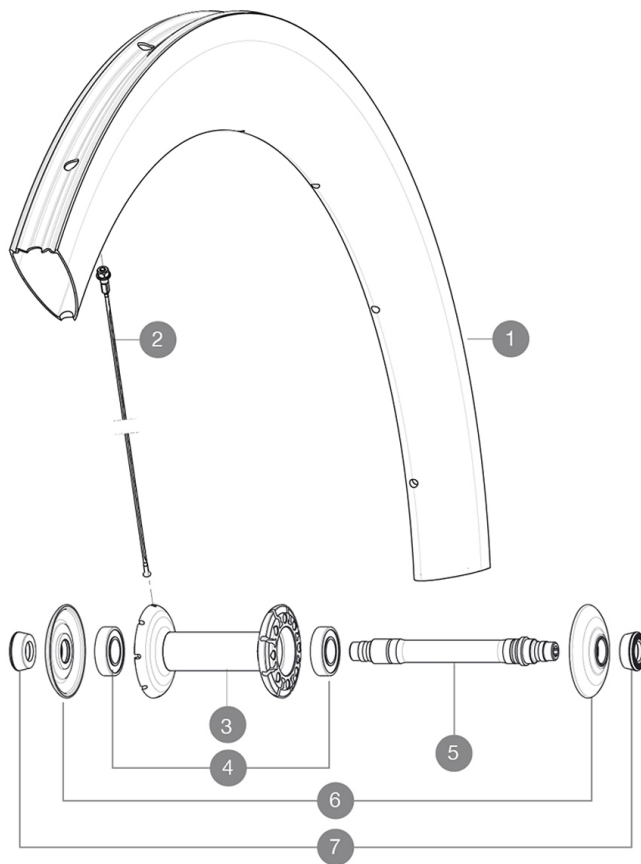

REFERENCES WHEELS

352081 Cosmic CXR 60 T Ft

RIMS

&NBSP;;

1	LV2403500	KIT FRONT RIM CXR60T 2016
1	L32979300	KIT FRONT RIM CXR 60 TUBULAR - while stock last

SPOKES

2	L32979600	KIT 10 AERO FT/NDS CXR 60 T BLK SPOKE 255mm
---	-----------	---

MAVIC *Cosmic CXR 60 T***DELIVERED WITH**

BR601 quick releases	
Wheelbags	
CXR specific carbon brake pads	
Valve extender	
Multifonction adjustment wrench	
User guide	

Specifications**RIMS**

- **Material** : 100% woven 3K carbon fiber
- **Height** : 60 mm, Width 27 mm with CX01 groves
- **Drilling** : traditional
- **Brake track** : carbon
- **Valve hole diameter** : 6.5 mm
- **Tyre** : tubular
- **ETRTO size** : 28" tubular
- **Recommended tyre size** : 23 mm

SPOKES

- **Material** : steel
- **Shape** : straight pull, bladed, double butted
- **Nipples** : aluminum, ABS
- **Count** : front 16, rear 20
- **Lacing** : radial front and rear non-drive side, crossed 2 rear drive side

WHEEL HUB

- **Front and rear bodies** : carbon center tube and aluminum flanges
- **Axle material** : aluminum
Adjustable sealed cartridge bearings
- **Freewheel** : FTS-L steel

WHEEL WEIGHTS

Wheel weight 710