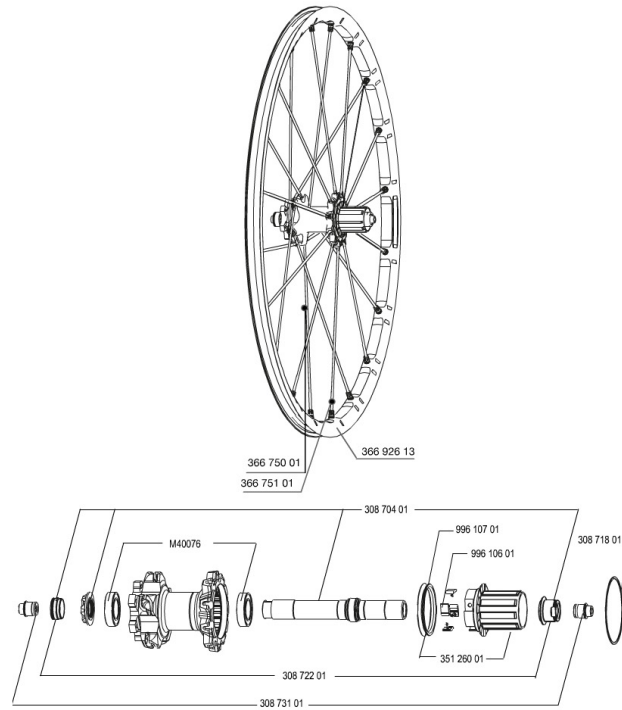

REFERENCES WHEELS

356027 CROSSMAX SLR 650b D6t REAR

356033 CROSSMAX SLR 650b Dcl REAR

MAVIC *Crossmax SLR 650b*

Specifications

WHEEL WEIGHTS

Wheel weight 830