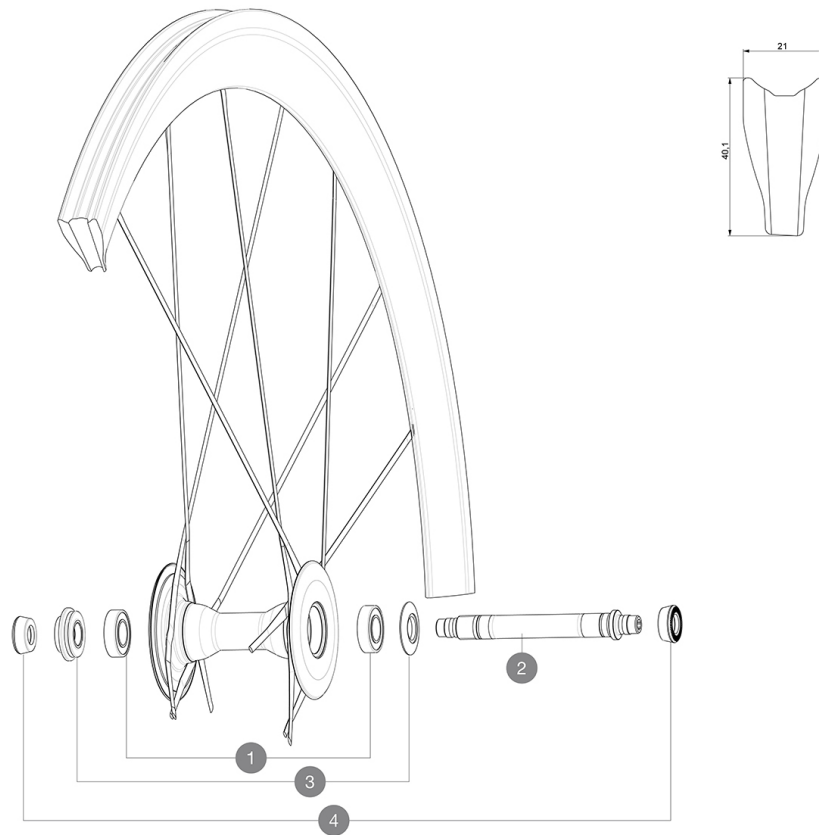

REFERENCES WHEELS

356491 C Carb Ultimate 14 Ft

HUB SHELLS

1	LM4007800	FRONT HUB BEARINGS 6901 x 2
2	L36645800	FRONT AXLE COSMIC CARBON ULTIMATE from 2014
3	L36645900	FRT ADJUST NUT/CAP CARBON ULTIMATE from 2014
4	L35117300	FT/RR FORK REST R-SYS/CC ULTIMATE > 2013/KSY PRO CARB T

RIMS

- **Material** : 100% woven 12K carbon fiber
- **Height** : 40 mm
- **Drilling** : no holes, spokes molded to the rim
- **Brake track** : carbon with TgMAX technology
- **Brake track** : carbon
- **Valve hole diameter** : 6.5 mm
- **Tyre** : tubular
- **ETRTO size** : 28" tubular
- **Recommended tyre sizes** : 19 to 28 mm

SPOKES

- **Material** : unidirectional carbon fiber
- **Shape** : R2R
- **Nipples** : brass, ABS
- **Count** : 20 front and rear
- **Lacing** : crossed 2 front and rear drive side, radial non drive side

WHEEL HUB

- **Front body** : Front 100% carbon
 - **Rear body** : aluminum
 - **Axle material** : aluminum
- Adjustable sealed cartridge bearings
- **Freewheel** : FTS-L steel

WHEEL WEIGHTS

Wheel weight 520