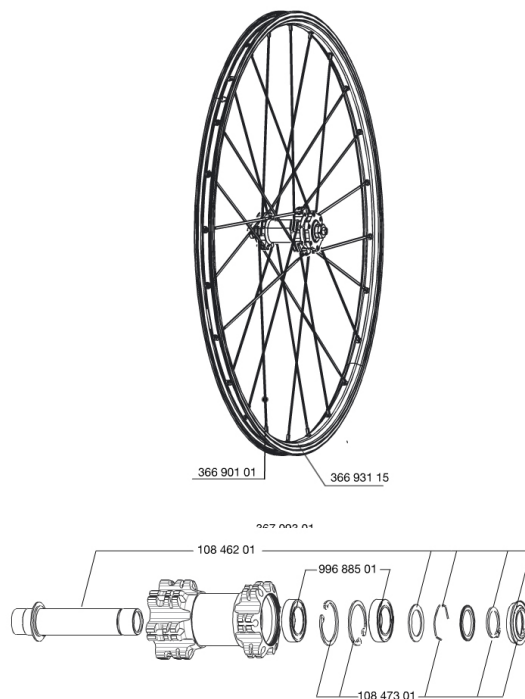

# MAVIC Crossone 650b 15mm

1  
2014  
FRONT

## REFERENCES WHEELS

356641 Crossone 27.5 15mm Pr

356632 Crossone 27.5Ft15mm

## RIMS

&NBSP;;

1	L36693100	"KIT FRONT/REAR CROSSONE 27,5"" RIM"
---	-----------	--------------------------------------

## SPOKES

2	L36690100	"KIT 12 FT/NDS CROSSONE/CROSSMAX/XA 27,5"" SPK 278mm"
---	-----------	---