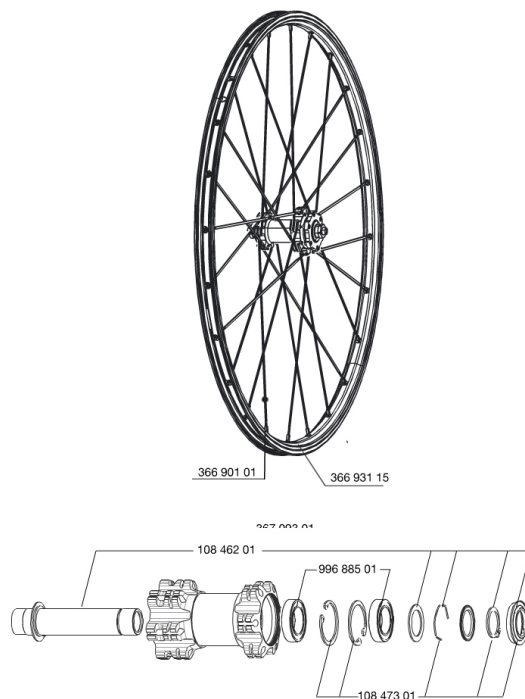

MAVIC Crossone 650b 15mm

1
2014
FRONT

REFERENCES WHEELS

356641 Crossone 27.5 15mm Pr

356632 Crossone 27.5Ft15mm

RIMS

&NBSP;;

1	L36693100	"KIT FRONT/REAR CROSSONE 27,5"" RIM"
---	-----------	--------------------------------------

SPOKES

2	L36690100	"KIT 12 FT/NDS CROSSONE/CROSSMAX/XA 27,5"" SPK 278mm"
---	-----------	---

HUB SHELLS

3	N/A	HUB BODY
4	L99688500	BEARING KIT 9/12/15 D6T HUB 20x32x7 6804
5	LV2371100	KIT FRONT QRM AXLE 100mm/BOOST 110mm
5	LV2370100	KIT FRONT AXLE 15MM CROSSONE/-RIDE/-ROC - while stock last
6	LV2370300	KIT FRONT AUTO ADJUSTING PLAY 15mm AXLE

MAVIC *Crossone 650b 15mm***Specifications****WHEEL WEIGHTS**

Wheel weight