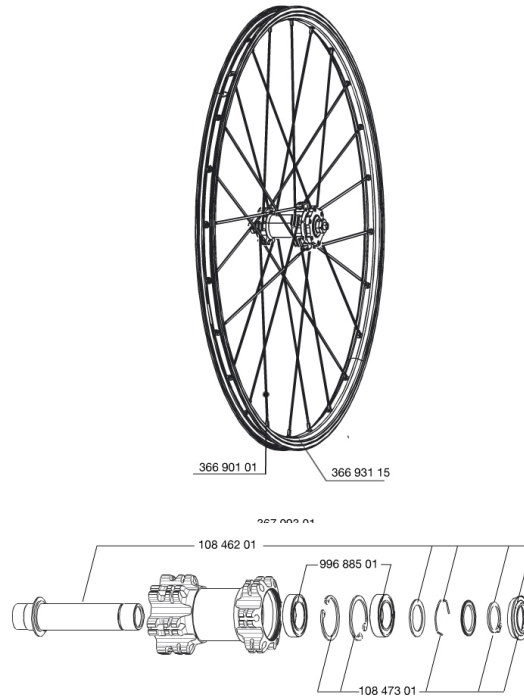

## REFERENZE RUOTE

356641 Crossone 27.5 15mm Pr

356632 Crossone 27.5Ft15mm

## RIMS

&NBSP;;

1	L36693100	"FRONT/REAR CROSSONE 650b/27,5"" RIM"
---	-----------	---------------------------------------

## SPOKES

2	L36690100	"12 SPOKES FRONT/OPP DRIVE SIDE CROSSONE 650b/27,5"" 278mm"
---	-----------	---

**MAVIC** *Crossone 650b 15mm***Specifications****PESI RUOTE**

Peso della ruota