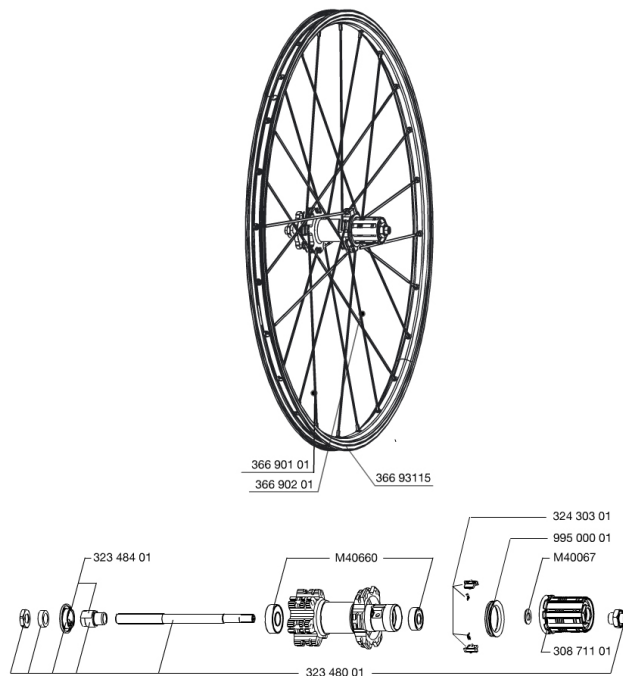

## RÉFÉRENCES ROUES

356641 Crossone 27.5 15mm Pr

## JANTES

&NBSP;:

1	L36693100	"FRONT/REAR CROSSONE 650b/27,5"" RIM"
---	-----------	---------------------------------------

## RAYONS

2	L36690100	"12 SPOKES FRONT/OPP DRIVE SIDE CROSSONE 650b/27,5"" 278mm"
3	L36690200	"12 SPOKES DRIVE SIDE CROSSONE 650b/27,5"" 276mm"

### **POIDS ROUES**

Poids roue