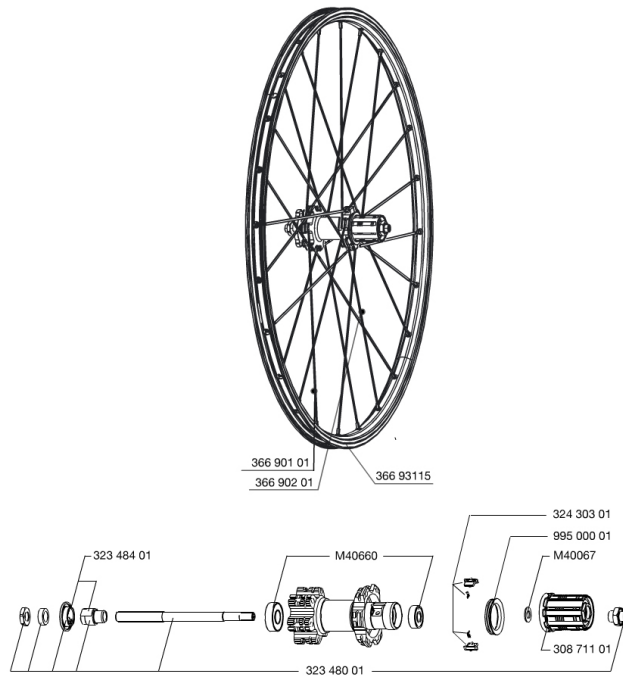

REFERENCES WHEELS

356641 Crossone 27.5 15mm Pr

RIMS

&NBSP;:

1	L36693100	"KIT FRONT/REAR CROSSONE 27,5"" RIM"
---	-----------	--------------------------------------

SPOKES

2	L36690100	"KIT 12 FT/NDS CROSSONE/CROSSMAX/XA 27,5"" SPK 278mm"
3	L36690200	"KIT 12 DS XONE/CROSSRIDE FTSX/CROSSMAX/XA 27,5"" SPK 276mm"

HUB SHELLS

4	N/A	HUB BODY
5	LM4066000	REAR HUB 608+6001 BEARINGS
6	L32348000	MTB DISC REAR AXLE QRM MTB DISC
7	L32348400	EXPANSIBLE BEARINGS SUPPORT
8	L32430300	FTSX PAWLS KIT (MTB WHEELS)
9	L99500000	FTSL/FTSX FREEHUB BODY SEAL
10	LM4006700	INTERNAL FREEWHEEL SPACER FTSL/FTSX
11	L30871100	FTS-L ROAD FREEWHEEL BODY HG11 8/9 compatible

MAVIC *Crossone 650b 15mm*

Specifications

WHEEL WEIGHTS

Wheel weight