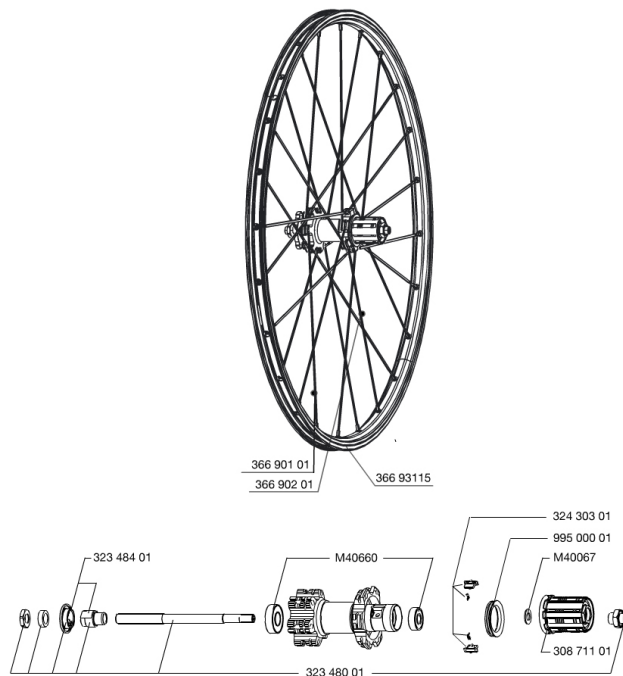

REFERENCES WHEELS

356641 Crossone 27.5 15mm Pr

RIMS

&NBSP;:

| | | |
|---|-----------|--------------------------------------|
| 1 | L36693100 | "KIT FRONT/REAR CROSSONE 27,5"" RIM" |
|---|-----------|--------------------------------------|

SPOKES

| | | |
|---|-----------|--|
| 2 | L36690100 | "KIT 12 FT/NDS CROSSONE/CROSSMAX/XA 27,5"" SPK 278mm" |
| 3 | L36690200 | "KIT 12 DS XONE/CROSSRIDE FTSX/CROSSMAX/XA 27,5"" SPK 276mm" |

HUB SHELLS

| | | |
|----|-----------|---|
| 4 | N/A | HUB BODY |
| 5 | LM4066000 | REAR HUB 608+6001 BEARINGS |
| 6 | L32348000 | MTB DISC REAR AXLE QRM MTB DISC |
| 7 | L32348400 | EXPANSIBLE BEARINGS SUPPORT |
| 8 | L32430300 | FTSX PAWLS KIT (MTB WHEELS) |
| 9 | L99500000 | FTSL/FTSX FREEHUB BODY SEAL |
| 10 | LM4006700 | INTERNAL FREEWHEEL SPACER FTSL/FTSX |
| 11 | L30871100 | FTS-L ROAD FREEWHEEL BODY HG11 8/9 compatible |

MAVIC *Crossone 650b 15mm***Specifications****WHEEL WEIGHTS**

Wheel weight