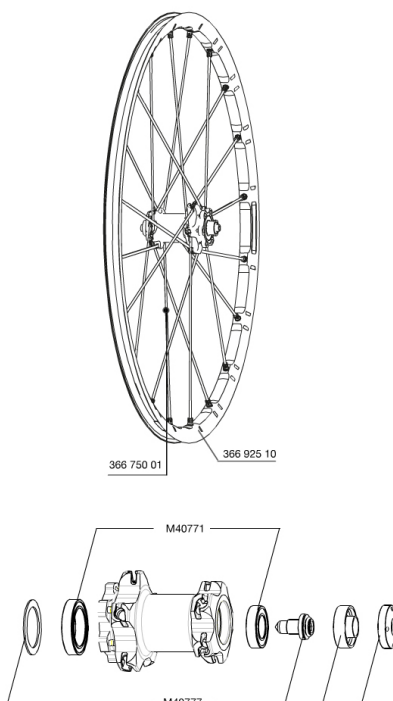

REFERENCES WHEELS

**RIMS**

&NBSP;:

L36692500 "KIT FRONT CROSSMAX SLR 27,5" RIM"

SPOKES

L36675000 "KIT 10 NDS XMAX SLR/ENDURO 27,5" ALU SPK 281,5mm"

HUB SHELLSLM4077100 BEARING KIT FOR LEFTY 50 & 60 HUB
LM4077700 ASSEMBLY KIT FOR LEFTY WHEELS

Crossmax SLR 650b Lefty SMU

Specifications

WHEEL WEIGHTS