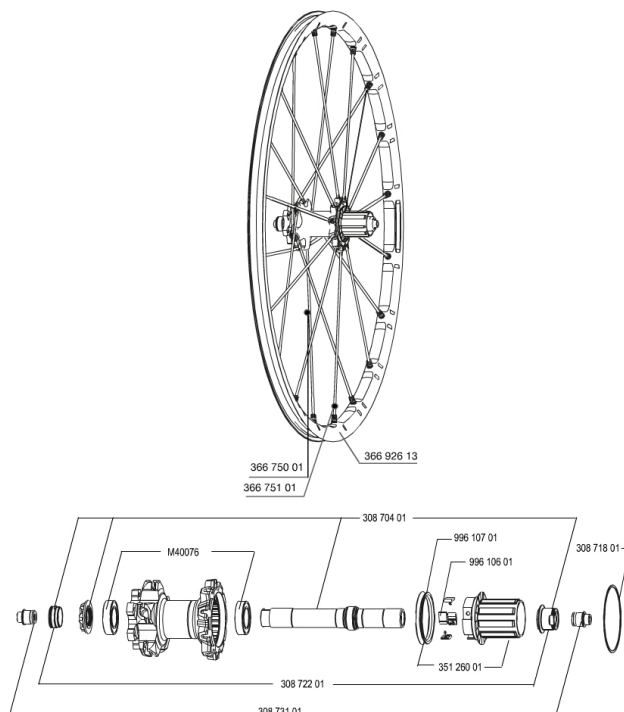

REFERENCES WHEELS

RIMS

&NBSP;:

L36692600 "KIT REAR CROSSMAX SLR 27,5" RIM"

SPOKES

L36675100 "KIT 10 DS XMAX SLR/END/PRO/DEEMAX PRO 27,5" SPK 251,5mm"
L36675000 "KIT 10 NDS XMAX SLR/ENDURO 27,5" ALU SPK 281,5mm"

HUB SHELLS

L30870400 REAR QRM + AXLE KIT ITS4 135mm from 2012
L30871800 ELASTIC RING 56mm diam. ITS-4 20 SPOKES
L35126000 ITS-4 FREEWHEEL BODY + SEAL 2013 (NO PAWLS)
L30872200 FRAME SUPPORT ITS-4 135mm REAR AXLE > 2012
L99610700 ITS-4 FREEWHEEL SEAL
L30873100 2 REAR REDUCERS 12/9,5mm 2012 ITS4 HUB

Crossmax SLR 650b Lefty SMU

Specifications

WHEEL WEIGHTS