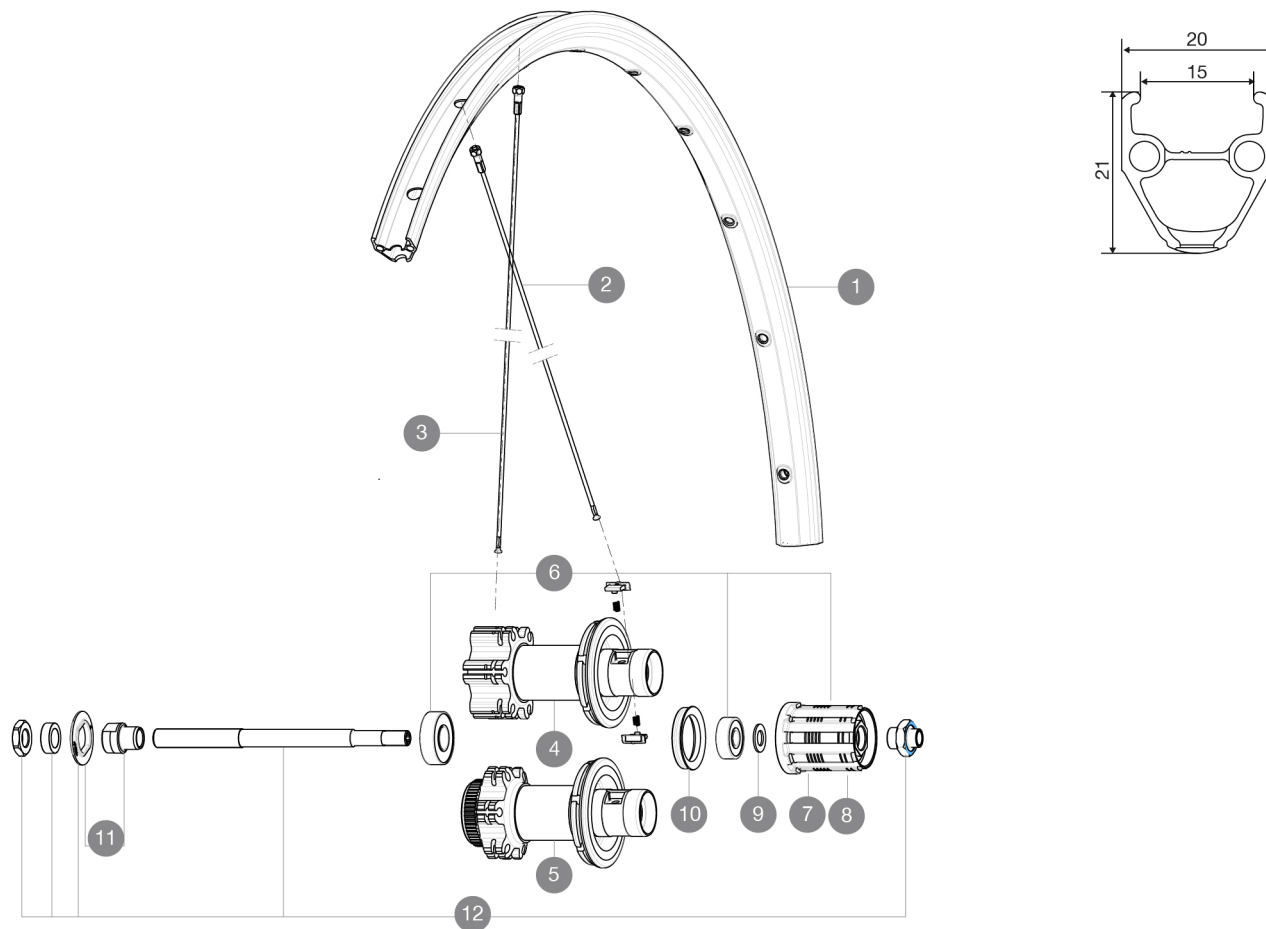

### RIMS

VALVE HOLE Ø (MM): 6.5 :

1 LV2290800 KIT FRT/REAR RIM AKSIUM ONE DISC/AKSIUM DISC

### SPOKES

- **Material** : steel
- **Shape** : straight pull, round
- **Nipples** : brass, ABS
- **Count** : 24 front and rear
- **Lacing** : front and rear crossed 2

### WHEEL HUB

- **Front and rear bodies** : aluminum
- **Body** : aluminum
- **Axle material** : front aluminum, rear steel
- Sealed cartridge bearings
- **Freewheel** : FTS-L steel

### WHEEL WEIGHTS

Wheel weight 1075