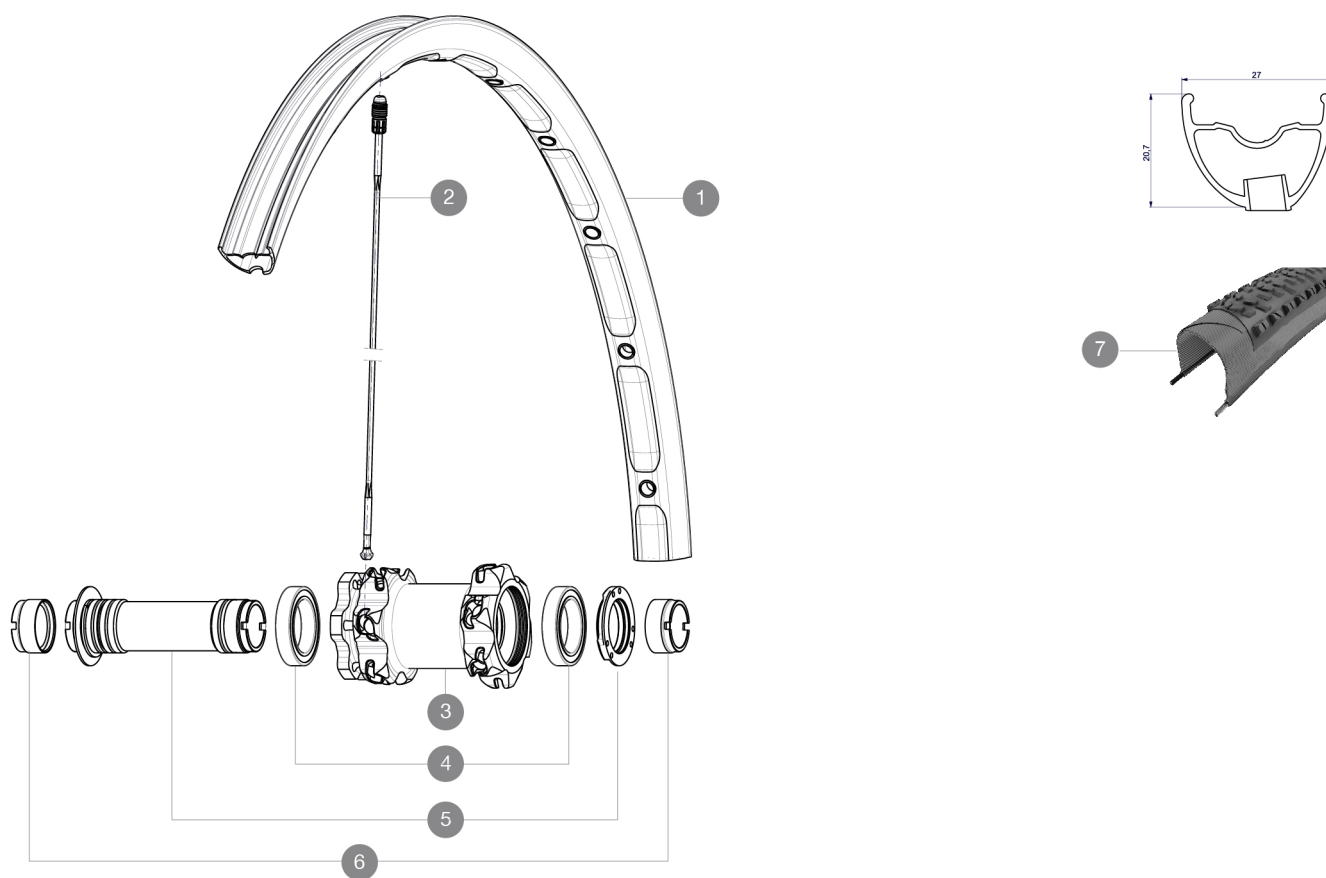

REFERENCES WHEELS

F02901 Crossmax XL 27.5Ft WTS

RIMS

VALVE HOLE Ø (MM): 6.5 :

1	LV2310800	KIT FRONT RIM CROSSMAX XL 2015 27,5"
---	-----------	--------------------------------------

SPOKES

2	L36674900	KIT 12 FT XMAX END/FT-NDS DEEMAX PRO 27,5" ALU SPK 275mm
---	-----------	--

HUB SHELLS

3	N/A	HUB BODY
4	LM4017900	FRONT HUB BEARING KIT 20mm AXLE
5	L30870500	FRONT AXLE 20mm CROSSMAX + DEEMAX ULTI 2012
6	L12982900	ADAPTER Ft 20x110mm

Crossmax XL 27.5 WTS

Specifications

RIMS

- Internal width : 23 mm
- ETRTO size 27.5" : 584x23C

WHEEL HUB

Shimano 11 speeds compatible
XD Compatible (XX1-X01) with optional kit

WHEEL WEIGHTS

Wheel weight 815