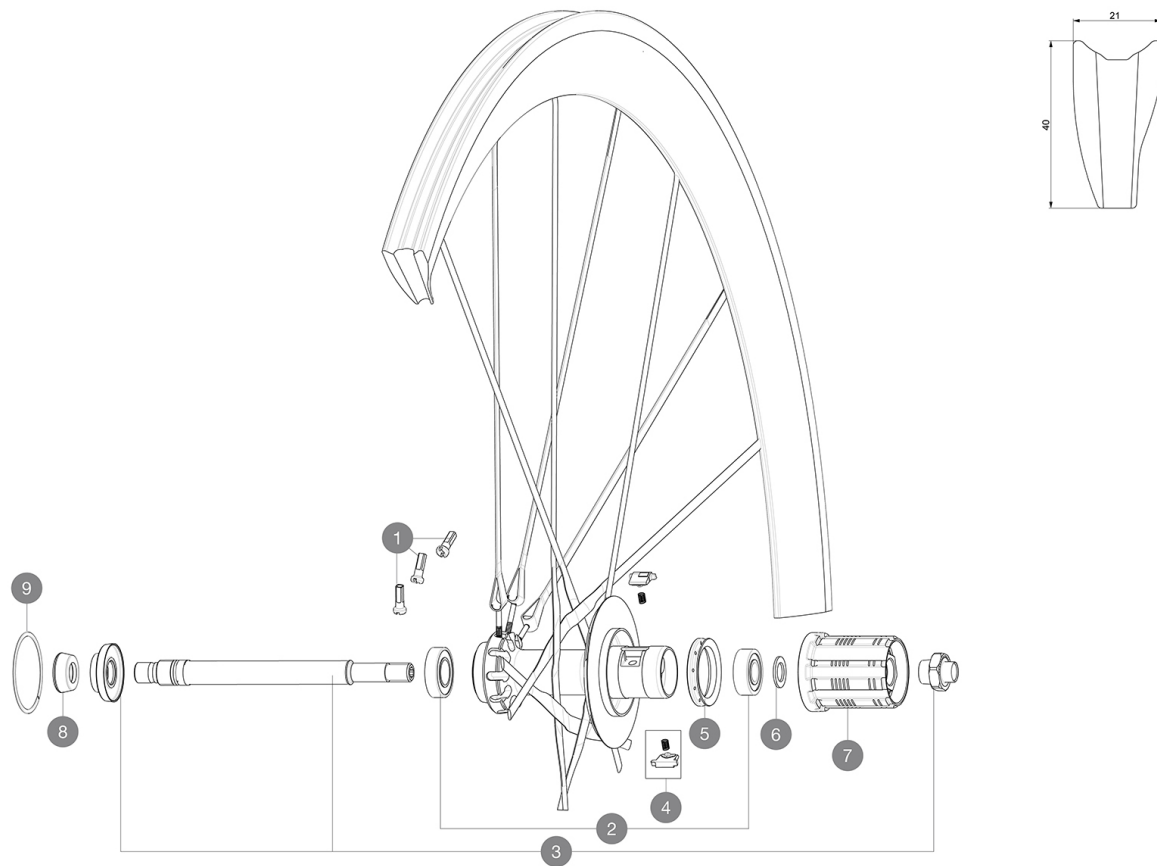

REFERENCES WHEELS

SPOKES

1	L99603600	KIT 10 NIPPLES COSMIC CARBON ULTIMATE
----------	-----------	---------------------------------------

HUB SHELLS

2	L33000000	REAR HUB B9+6901 BEARINGS 2013
3	LV2250800	KIT REAR AXLE COSMIC ULTIMATE
4	LM4057800	FTSL PAWLS KIT (ROAD WHEELS)
5	L99500000	FTSL/FTSX FREEHUB BODY SEAL
6	L30872800	SET OF 3 INTERNAL SILVER SPACERS 9mm FTS-L
7	L30871100	FTS-L ROAD FREEWHEEL BODY HG11 8/9 compatible
7	L30871200	FTS-L ROAD FREEWHEEL BODY ED11 8/9 compatible
8	L35117300	FT/RR FORK REST R-SYS/CC ULTIMATE > 2013/KSY PRO CARB T
9	L99604500	SET OF 2 R.HUB RING COS.CARB.ULTIMATE

MAVIC Cosmic Carbone Ultimate

DELIVERED WITH

BR601 Titanium quick releases	
Wheelbags	
Carbon brake pads	
Computer magnet (front wheel)	
Multifonction adjustment wrench	
User guide	

Specifications

RIMS

- **Material** : 100% woven 12K carbon fiber
- **Height** : 40 mm
- **Drilling** : no holes, spokes molded to the rim
- **Brake track** : carbon with TgMAX technology
- **Valve hole diameter** : 6.5 mm
- **Tyre** : tubular
- **ETRTO size** : 28" tubular
- **Recommended tyre sizes** : 19 to 28 mm

SPOKES

- **Material** : unidirectional carbon fiber
- **Shape** : R2R
- **Nipples** : brass, ABS
- **Count** : 20 front and rear
- **Lacing** : crossed 2 front and rear drive side, radial non drive side

WHEEL HUB

- **Front body** : Front 100% carbon
 - **Rear body** : aluminum
 - **Axle material** : aluminum
- Adjustable sealed cartridge bearings
- **Freewheel** : FTS-L steel

WHEEL WEIGHTS

665