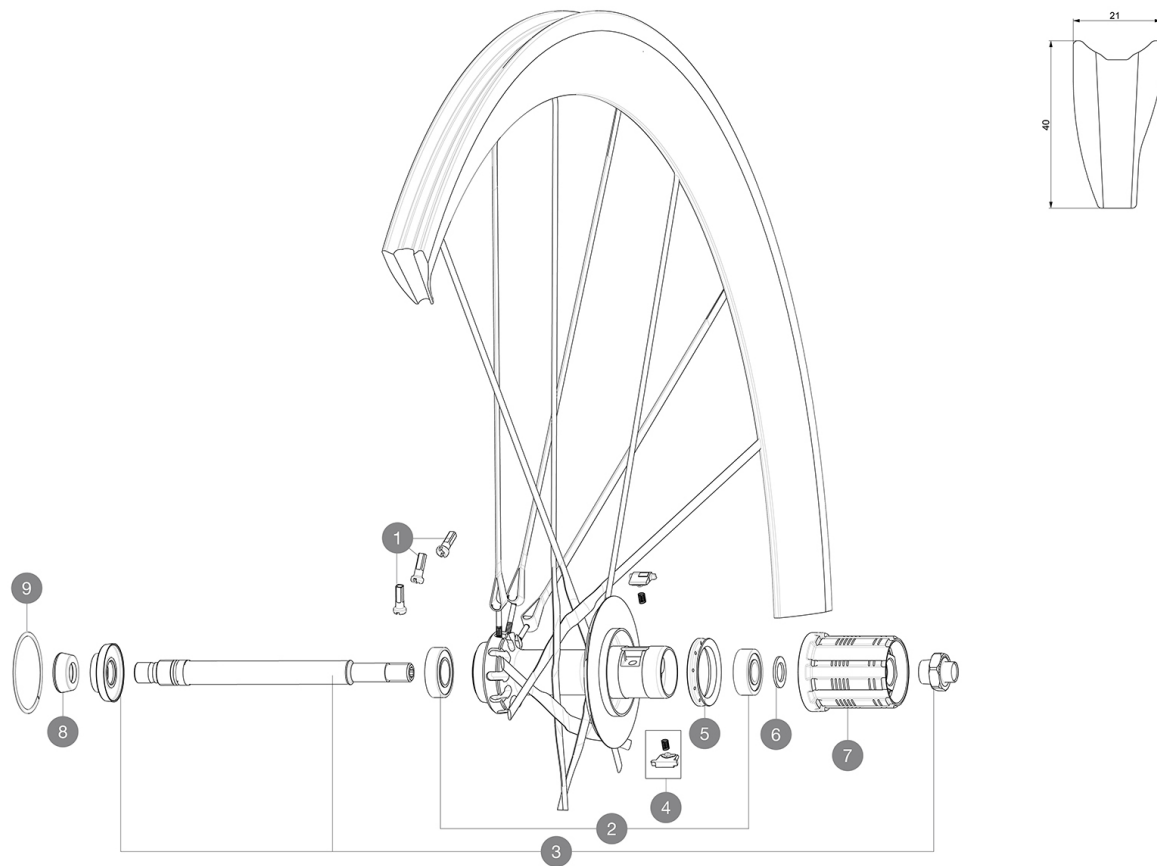

REFERENCES WHEELS

SPOKES

1	L99603600	KIT 10 NIPPLES COSMIC CARBON ULTIMATE
----------	-----------	---------------------------------------

HUB SHELLS

2	L33000000	REAR HUB B9+6901 BEARINGS 2013
3	LV2250800	KIT REAR AXLE COSMIC ULTIMATE
4	LM4057800	FTSL PAWLS KIT (ROAD WHEELS)
5	L99500000	FTSL/FTSX FREEHUB BODY SEAL
6	L30872800	SET OF 3 INTERNAL SILVER SPACERS 9mm FTS-L
7	L30871100	FTS-L ROAD FREEWHEEL BODY HG11 8/9 compatible
7	L30871200	FTS-L ROAD FREEWHEEL BODY ED11 8/9 compatible
8	L35117300	FT/RR FORK REST R-SYS/CC ULTIMATE > 2013/KSY PRO CARB T
9	L99604500	SET OF 2 R.HUB RING COS.CARB.ULTIMATE

MAVIC Cosmic Carbone Ultimate

DELIVERED WITH

BR601 Titanium quick releases	
Wheelbags	
Carbon brake pads	
Computer magnet (front wheel)	
Multifonction adjustment wrench	
User guide	

Specifications

RIMS

- **Material** : 100% woven 12K carbon fiber
- **Height** : 40 mm
- **Drilling** : no holes, spokes molded to the rim
- **Brake track** : carbon with TgMAX technology
- **Valve hole diameter** : 6.5 mm
- **Tyre** : tubular
- **ETRTO size** : 28" tubular
- **Recommended tyre sizes** : 19 to 28 mm

SPOKES

- **Material** : unidirectional carbon fiber
- **Shape** : R2R
- **Nipples** : brass, ABS
- **Count** : 20 front and rear
- **Lacing** : crossed 2 front and rear drive side, radial non drive side

WHEEL HUB

- **Front body** : Front 100% carbon
- **Rear body** : aluminum
- **Axle material** : aluminum
Adjustable sealed cartridge bearings
- **Freewheel** : FTS-L steel

WHEEL WEIGHTS

665