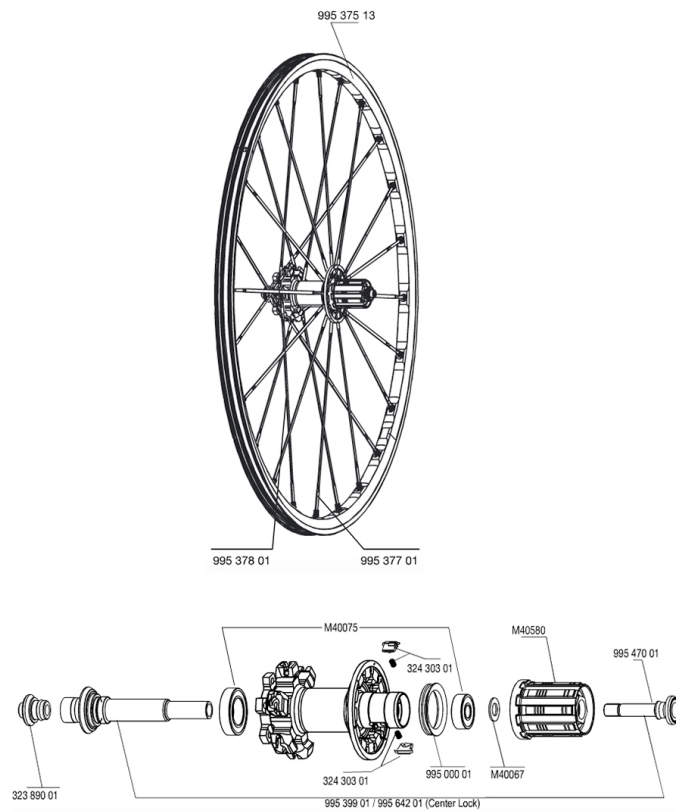

REFERENCES WHEELS

CROSSMAX SLR DISC LEFTY

Specifications

WHEEL WEIGHTS