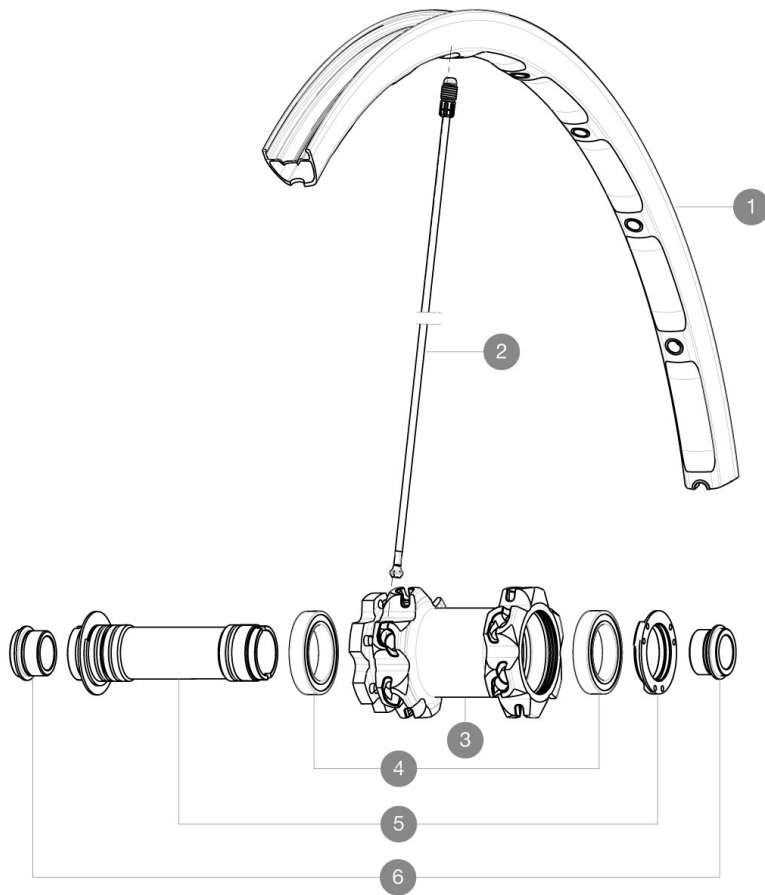

REFERENCES WHEELS

RIMS

VALVE HOLE Ø (MM): 6.5 :

1 LV2312000 "KIT FRONT CROSSMAX ST 27,5" RIM"

SPOKES

2 LV2380400 "KIT 12 FRT CROSSMAX ST 27.5" ALU SPOKE 274mm"

HUB SHELLS

3	N/A	HUB BODY
4	LM4017900	FRONT HUB BEARING KIT 20mm AXLE
5	L30870500	FRONT AXLE 20mm CROSSMAX + DEEMAX ULTI 2012
6	L12982800	ADAPTER Ft 20 to 15mm

MAVIC *Crossmax ST*

DELIVERED WITH

BX601 rear quick release	
BX601 rear quick release	
UST valve and accessories	
UST valve and accessories	
Front 15 mm adapters	
Front 15 mm adapters	
Rear QR adapters	
Rear QR adapters	
Rear 12x142mm adapters	
Rear 12x142mm adapters	
Specific disc bolts	
Specific disc bolts	
Computer magnet (front wheel)	
Computer magnet (front wheel)	
Multifonction adjustment wrench	
Multifonction adjustment wrench	
User guide	
User guide	