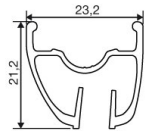

REFERENCES WHEELS

RIMS

VALVE HOLE Ø (MM): 6.5 :

1 LV2312000 "KIT FRONT CROSSMAX ST 27,5" RIM"

SPOKES

2 LV2380400 "KIT 12 FRT CROSSMAX ST 27.5" ALU SPOKE 274mm"

HUB SHELLS

3	N/A	HUB BODY
4	LM4017900	FRONT HUB BEARING KIT 20mm AXLE
5	L30870500	FRONT AXLE 20mm CROSSMAX + DEEMAX ULTI 2012
6	L12982800	ADAPTER Ft 20 to 15mm

MAVIC *Crossmax ST*

DELIVERED WITH

BX601 rear quick release	
BX601 rear quick release	
UST valve and accessories	
UST valve and accessories	
Front 15 mm adapters	
Front 15 mm adapters	
Rear QR adapters	
Rear QR adapters	
Rear 12x142mm adapters	
Rear 12x142mm adapters	
Specific disc bolts	
Specific disc bolts	
Computer magnet (front wheel)	
Computer magnet (front wheel)	
Multifonction adjustment wrench	
Multifonction adjustment wrench	
User guide	
User guide	