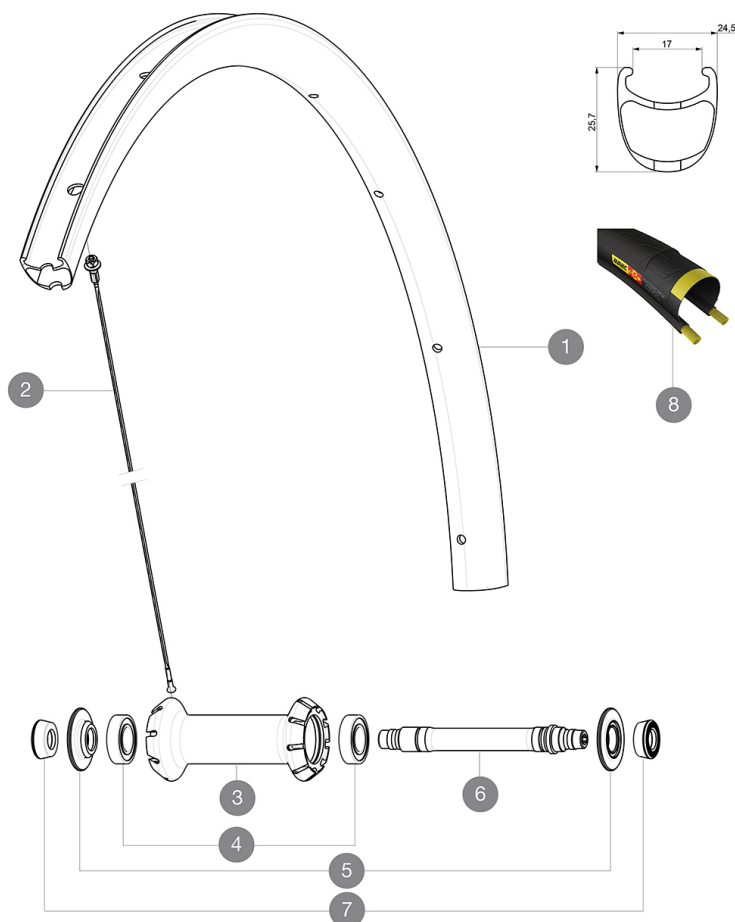

MAVIC Ksyrium Pro Carbon SL C

1
2016
FRONT

ASTM CATEGORY 1 : road only
Recommended weight limit : 120kg
Recommended tyre sizes: 25 to 52 mm
Max. Pressure: 25mm 7.7 bars - 110 PSI

REFERENCES WHEELS

F27401 KProCarbSL C Ft

RIMS

VALVE HOLE Ø (MM): 6,5 :

1	LV2737300	KIT FRONT RIM KSYRIUM PRO CARBON SL UST
1	LV2401400	KIT FRT RIM KSYRIUM PRO CARBON SL Clincher - while stock las
	LV3720100	25mm UST Tape for 19 to 22mm Road Rims
	LV2690100	KIT CARBON RIM TAPE 21x622mm - FOR CARBON RIM

Specifications

RIMS

- **Material** : 3K carbon fibers
- **Height** : 25mm
- **Material** : 3K carbon fibers
- **Material** : 3K carbon fibers
- **Drilling** : traditional
- **Brake track** : carbon with TgMAX technology
- **Valve hole diameter** : 6.5 mm
- **Tyre** : clincher
- **ETRTO size** : 622x17C
- **Height** : 25mm
- **Height** : 25mm
- **Recommended tyre sizes** : 25 to 52 mm
- **Drilling** : traditional
- **Drilling** : traditional
- **Brake track** : carbon with TgMAX technology
- **Brake track** : carbon with TgMAX technology
- **Brake track** : carbon
- **Brake track** : carbon
- **Valve hole diameter** : 6.5 mm
- **Valve hole diameter** : 6.5 mm
- **Tyre** : clincher
- **Tyre** : clincher

VERSIONS

- **Color** : Black only
- **Color** : Black only

WHEEL WEIGHTS

Wheel weight 615