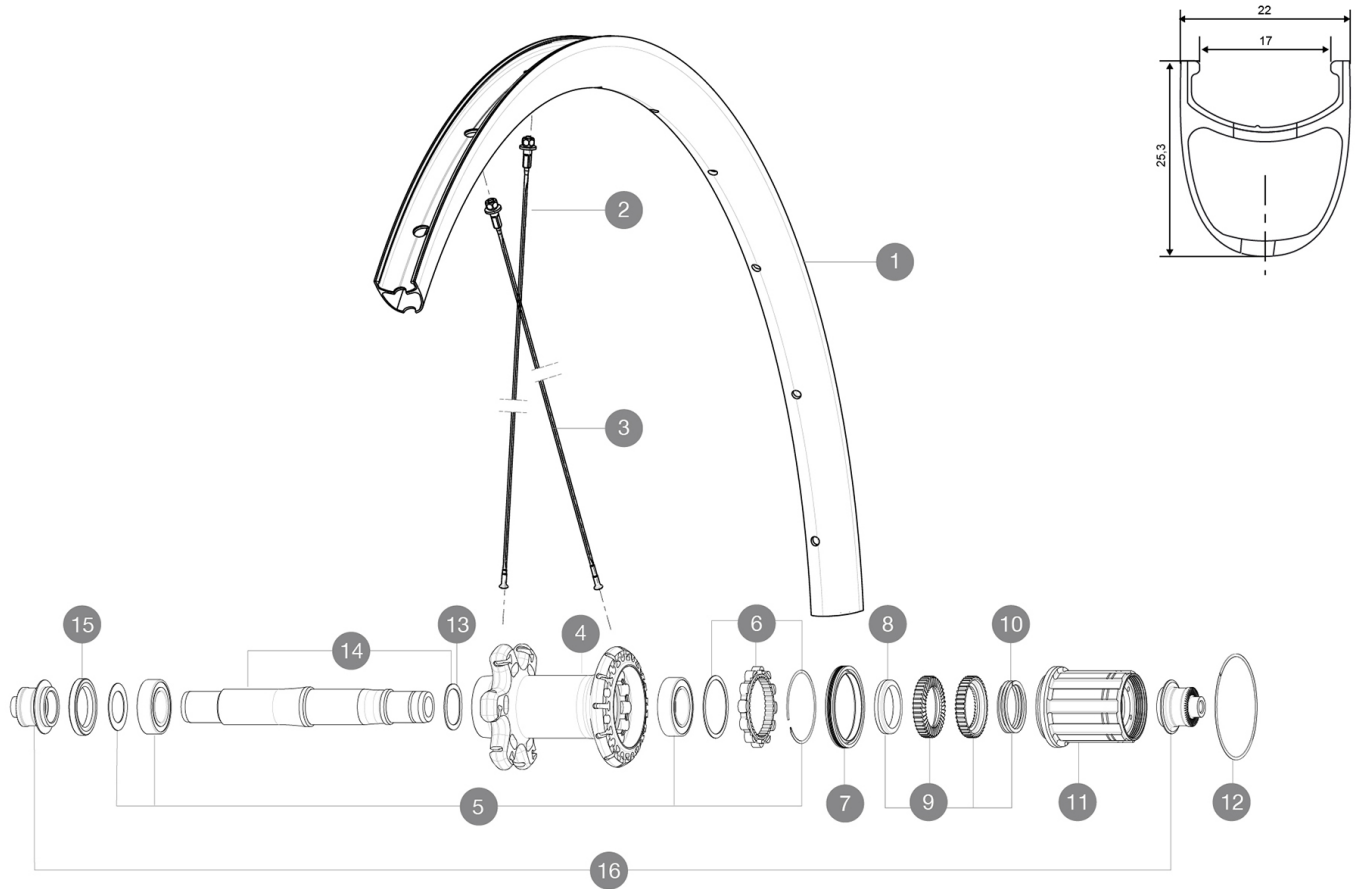

MAVIC *Ksyrium Pro Carbon SL C*

ASTM CATEGORY 1 : road only
 Recommended weight limit : 120kg
 Recommended tyre sizes: 25 to 52 mm
 Max. Pressure: 25mm 7.7 bars - 110 PSI

REFERENCES WHEELS

R51301 KProCarbSL C Rr

**RIMS**

VALVE HOLE Ø (MM): 6,5 :

1	LV2737500	KIT REAR RIM KSYRIUM PRO CARBON SL UST
1	LV2401500	KIT RR RIM KSYRIUM PRO CARBON SL Clincher - while stock last
	LV2690100	KIT CARBON RIM TAPE 21x622mm - FOR CARBON RIM
	LV3720100	25mm UST Tape for 19 to 22mm Road Rims

Specifications

RIMS

- **Material** : 3K carbon fibers
- **Height** : 25mm
- **Material** : 3K carbon fibers
- **Material** : 3K carbon fibers
- **Drilling** : traditional
- **Brake track** : carbon with TgMAX technology
- **Valve hole diameter** : 6.5 mm
- **Tyre** : clincher
- **ETRTO size** : 622x17C
- **Height** : 25mm
- **Height** : 25mm
- **Recommended tyre sizes** : 25 to 52 mm
- **Drilling** : traditional
- **Drilling** : traditional
- **Brake track** : carbon with TgMAX technology
- **Brake track** : carbon with TgMAX technology
- **Brake track** : carbon
- **Brake track** : carbon
- **Valve hole diameter** : 6.5 mm
- **Valve hole diameter** : 6.5 mm
- **Tyre** : clincher
- **Tyre** : clincher

VERSIONS

- **Color** : Black only
- **Color** : Black only

WHEEL WEIGHTS

Wheel weight 775