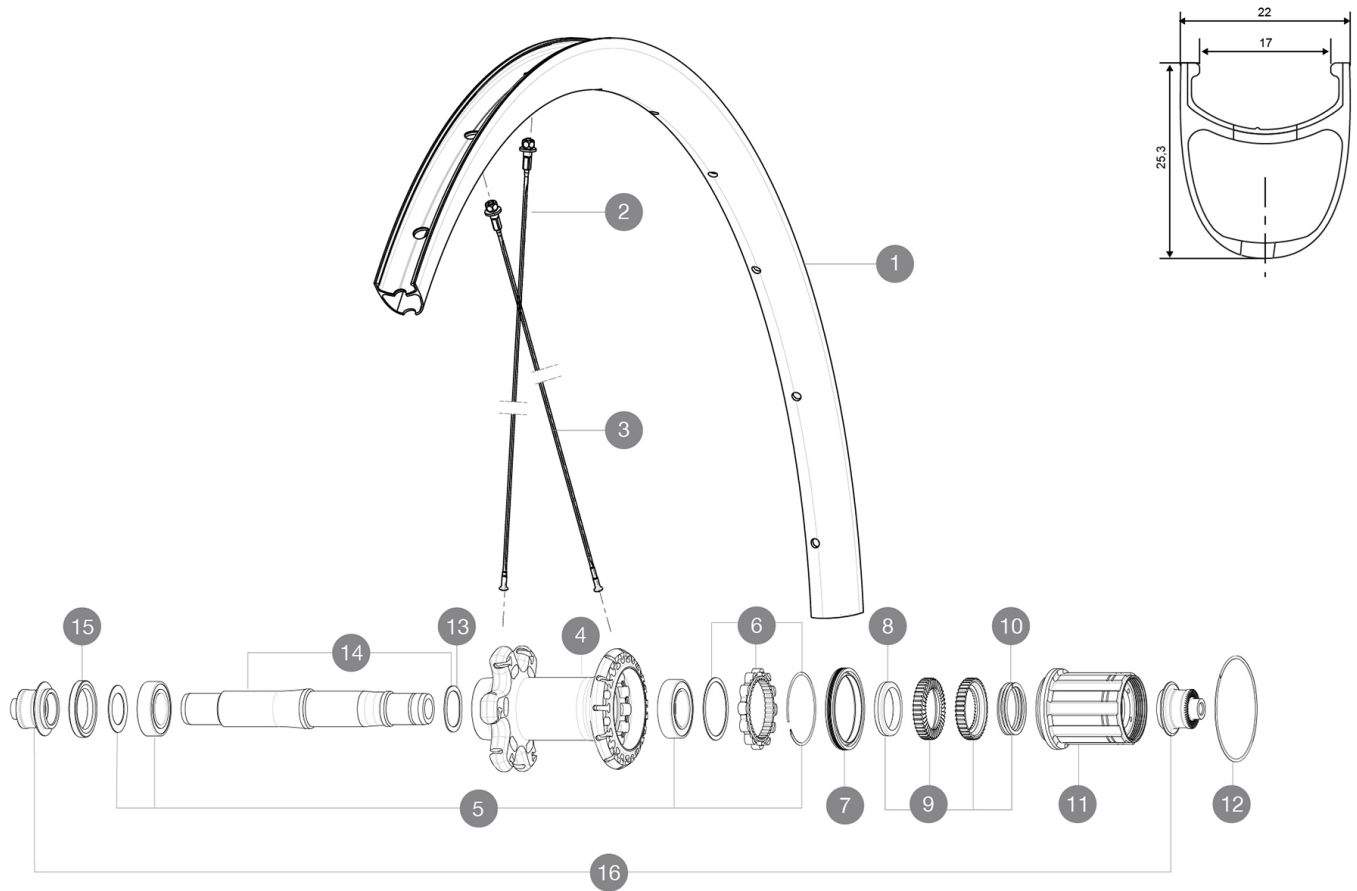

MAVIC *Ksyrium Pro Carbon SL C*

ASTM CATEGORY 1 : road only
 Recommended weight limit : 120kg
 Recommended tyre sizes: 25 to 52 mm
 Max. Pressure: 25mm 7.7 bars - 110 PSI

REFERENCES WHEELS

R51301 KProCarbSL C Rr

**RIMS**

VALVE HOLE Ø (MM): 6,5 :

1	LV2737500	KIT REAR RIM KSYRIUM PRO CARBON SL UST
1	LV2401500	KIT RR RIM KSYRIUM PRO CARBON SL Clincher - while stock last
	LV2690100	KIT CARBON RIM TAPE 21x622mm - FOR CARBON RIM
	LV3720100	25mm UST Tape for 19 to 22mm Road Rims

Specifications

RIMS

- **Material** : 3K carbon fibers
- **Height** : 25mm
- **Material** : 3K carbon fibers
- **Material** : 3K carbon fibers
- **Drilling** : traditional
- **Brake track** : carbon with TgMAX technology
- **Valve hole diameter** : 6.5 mm
- **Tyre** : clincher
- **ETRTO size** : 622x17C
- **Height** : 25mm
- **Height** : 25mm
- **Recommended tyre sizes** : 25 to 52 mm
- **Drilling** : traditional
- **Drilling** : traditional
- **Brake track** : carbon with TgMAX technology
- **Brake track** : carbon with TgMAX technology
- **Brake track** : carbon
- **Brake track** : carbon
- **Valve hole diameter** : 6.5 mm
- **Valve hole diameter** : 6.5 mm
- **Tyre** : clincher
- **Tyre** : clincher

VERSIONS

- **Color** : Black only
- **Color** : Black only

WHEEL WEIGHTS

Wheel weight 775