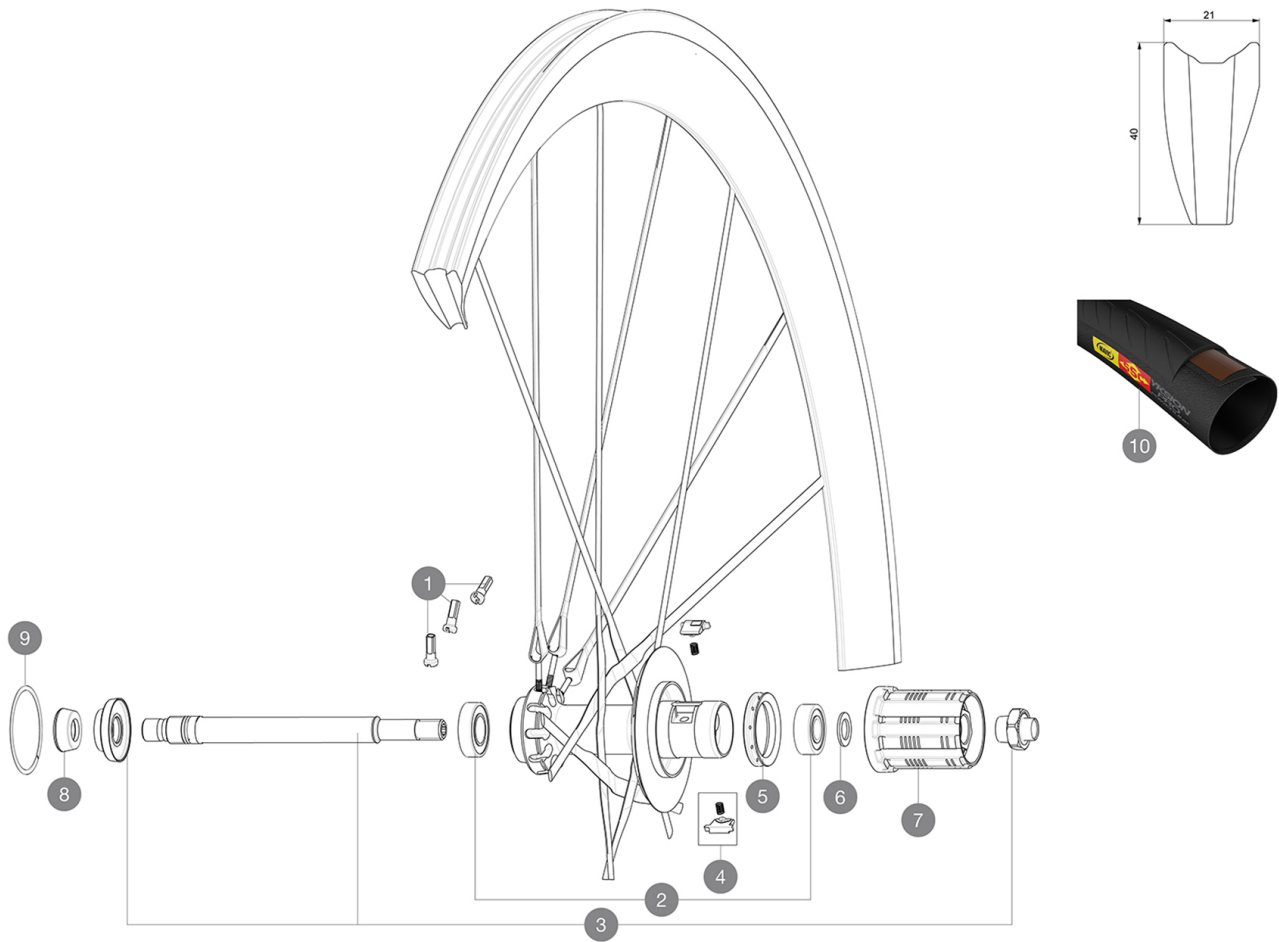

ASTM CATEGORY 1 : road only
Recommended weight limit : 120kg

REFERENCES WHEELS

R57301 CosmicUlti16Rr

SPOKES

1 L99603600 KIT 10 NIPPLES COSMIC CARBON ULTIMATE

HUB SHELLS

2 L33000000 REAR HUB B9+6901 BEARINGS 2013
 3 LV2250800 KIT REAR AXLE COSMIC ULTIMATE
 4 LM4057800 FTSL PAWLS KIT (ROAD WHEELS)
 5 L99500000 FTSL/FTSX FREEHUB BODY SEAL
 6 L30872800 SET OF 3 INTERNAL SILVER SPACERS 9mm FTS-L
 7 L30871100 FTS-L ROAD FREEWHEEL BODY HG11 8/9 compatible
 7 L30871200 FTS-L ROAD FREEWHEEL BODY ED11 8/9 compatible
 8 L35117300 FT/RR FORK REST R-SYS/CC ULTIMATE > 2013/KSY PRO CARB T
 9 L99604500 SET OF 2 R.HUB RING COS.CARB.ULTIMATE

TYRES

10 L37804600 Yksion ProPowerTub SSC

MAVIC *Cosmic Ultimate T***DELIVERED WITH**

BR601 Titanium quick releases	
Carbon brake pads	
Multifonction adjustment wrench	
User guide	

Specifications**RIMS**

- **Material** : 100% woven 12K carbon fiber
- **Height** : 40 mm
- **Drilling** : no holes, spokes molded to the rim
- **Brake track** : carbon with TgMAX technology
- **Valve hole diameter** : 6.5 mm
- **Tyre** : tubular
- **ETRTO size** : 28" tubular
- **Recommended tyre sizes** : 21 to 28 mm

SPOKES

- **Material** : unidirectional carbon fiber
- **Shape** : R2R
- **Nipples** : brass, ABS
- **Count** : 20 front and rear
- **Lacing** : crossed 2 front and rear drive side, radial non drive side

WHEEL HUB

- **Front body** : Front 100% carbon
 - **Rear body** : aluminum
 - **Axle material** : aluminum
- Adjustable sealed cartridge bearings
- **Freewheel** : FTS-L steel

WHEEL WEIGHTS

Wheel weight 665