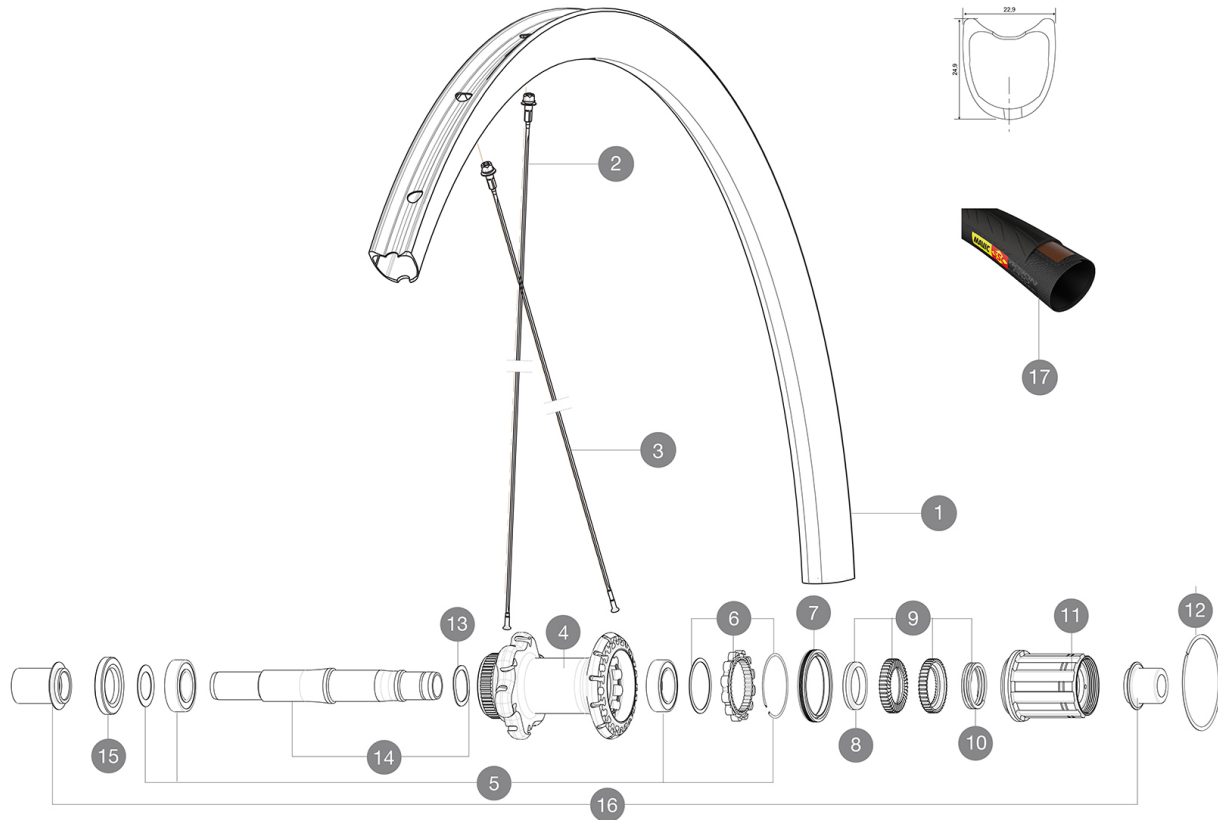

REFERENCES WHEELS

R78201 KsyProCarbSLTDiscCLRr

RIMS

VALVE HOLE Ø (MM): 6,5 :

16 LB4989800 ADAPTER Rr 9mm QR ID360 (CLock)

TYRES

17 L37804600 Yksion ProPowerTub SSC

1 LV2404100 KIT REAR RIM KSYRIUM PRO CARBON SL DISC TUB

Specifications

RIMS

- **Material** : 3K carbon fibers
 - **Height** : 25mm
 - **Drilling** : traditional
 - **Material** : 3K carbon fibers
 - **Material** : 3K carbon fibers
- Disc brake specific profile
- **Valve hole diameter** : 6.5 mm
 - **Tyre** : tubular
 - **ETRTO size** : 28" tubular
 - **Height** : 25mm
 - **Height** : 25mm
 - **Recommended tyre sizes** : 25 to 52 mm
 - **Drilling** : traditional
 - **Drilling** : traditional
- Disc brake specific profile
- Disc brake specific profile
- **Valve hole diameter** : 6.5 mm
 - **Valve hole diameter** : 6.5 mm
 - **Tyre** : tubular
 - **Tyre** : tubular
 - **ETRTO size** : 28" tubular
 - **ETRTO size** : 28" tubular

SPOKES

- **Material** : steel
- **Shape** : straight pull, bladed, double butted
- **Nipples** : aluminum, ABS
- **Count** : 24 front and rear
- **Material** : steel

WHEEL HUB

- **Front and rear bodies** : aluminum
 - **Axle material** : aluminum
- Sealed cartridge bearings
- **Freewheel** : Instant Drive 360
 - **Front and rear bodies** : aluminum
 - **Front and rear bodies** : aluminum
 - **Front** : Quick release, 12 thru and 15 thru compatible
 - **Axle material** : aluminum
 - **Axle material** : aluminum
 - **Rear** : 12x142 (convertible to quick release with optional adapters)
 - **Front bearings** : adjustable sealed cartridge bearings (QRM+), Rear bearings auto adjust sealed cartridge bearings (QRM Auto)
- Sealed cartridge bearings
- **Freewheel** : Instant Drive 360
 - **Freewheel** : Instant Drive 360
 - **Front** : Quick release, 12 thru and 15 thru compatible
 - **Rear** : 12x142 (convertible to quick release with optional adapters)