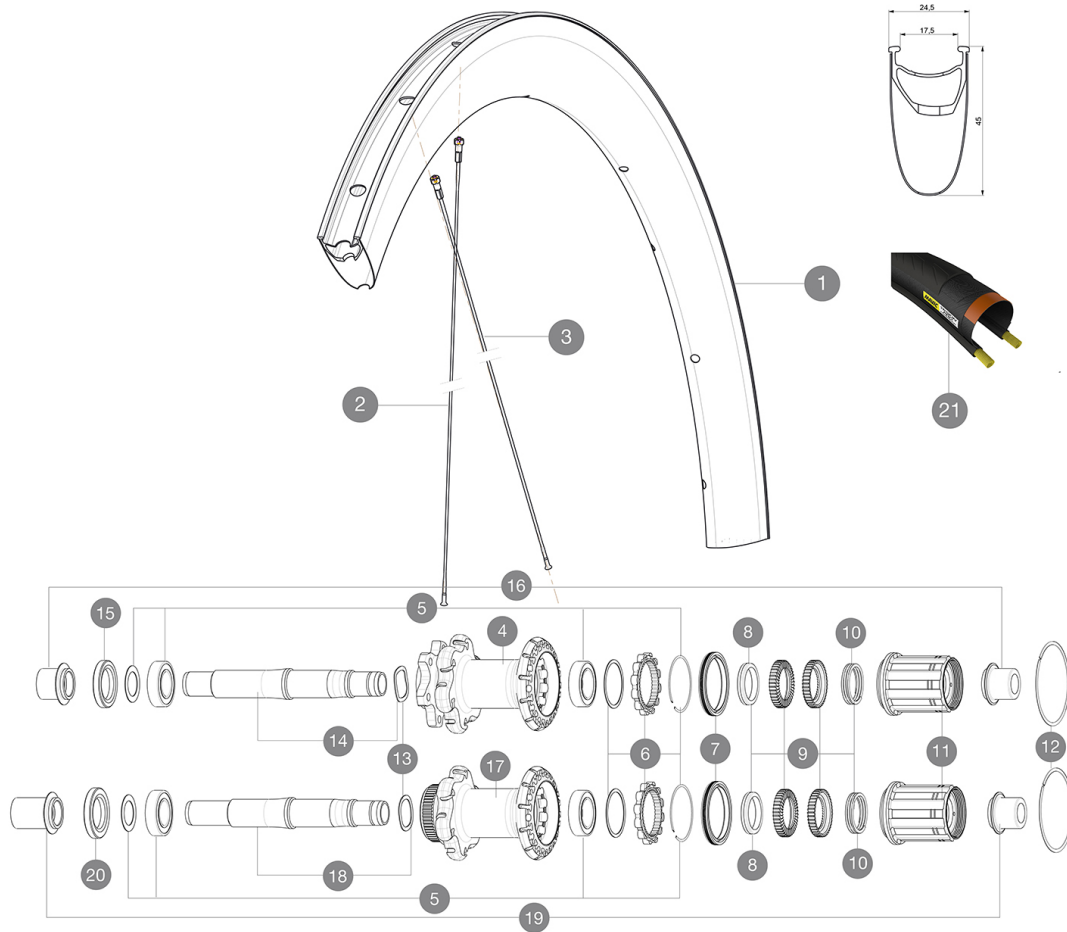

MAVIC Cosmic Pro Carbon Disc

ASTM CATEGORY 1 : road only

Recommended weight limit : 120kg

Recommended tire sizes: 25 to 32 mm

Max. Pressure: 23mm 8.7 bars - 125 psi, 25/28mm 7.7 bars - 110 psi

Max. Pressure: 25mm 7.7 bars - 110 PSI

REFERENCES WHEELS

R80901	CosProCarD6BRr12x142	R87001	CosProCarDCLRr12x142
R99481	CosProCarDCLRr12x142Cus		

RIMS

&NBSP;:

1	LV2408000	KIT REAR RIM COSMIC PRO CARBON DISC CLINCHER

SPOKES

2	LV227490001	KIT 12 FT/NDS BTD SPK 294mm/WIDE ALU NIPPLE - white stock la
2	LV3663700	KIT 12 FRT/NDS BUTTED AERO STAINLESS SPOKE 294 + alu nipple
3	LV3663500	KIT 12 BUTTED AERO STAINLESS SPOKE 277 + alu nipple + washer
3	LV227460001	KIT 12 DS BTD AERO SPK 277mm/ALU NIPPLE - white stock last

HUB SHELLS

4	N/A	HUB BODY
5	LV2560200	KIT ID360 BEARINGS 15/28/7 + 17/28/7
6	LV2252700	KIT ID360 INSERT SHAPED EAR LOBE > 2017
7	LV2251600	KIT ID360 SEAL + GREASE
8	LV2500500	KIT ID360 3 PADS NOISE REDUCING
9	LV2251700	KIT ID360 2 RATCHETS + SPRING + GREASE
10	LV2251800	KIT 3 ID360 ROAD SPRINGS
11	LV3430100	HG11 Freewheel Body ID360
12	LV2252200	KIT 2 REAR HUB RETENTION RINGS 48mm
13	LV2251500	KIT 3 ID360 WAVE WASHERS
14	LV2251300	KIT ID360 AXLE DISC 6 BOLTS
15	LV2251000	KIT ID360 HUB THREADED CAP UB+DISC 6 BOLTS (large)
16	LB4989600	ADAPTER Rr 12x142mm ID360 (6bolt)

17	N/A	HUB BODY
18	LV2251400	KIT ID360 AXLE DISC CENTER LOCK
19	LB4989900	ADAPTER Rr 12x142mm ID360 (CLock)
20	LV2251100	KIT ID360 HUB THREADED CAP DISC CENTER LOCK

TYRES

21	L37805500	YksionProPowerLinkWH