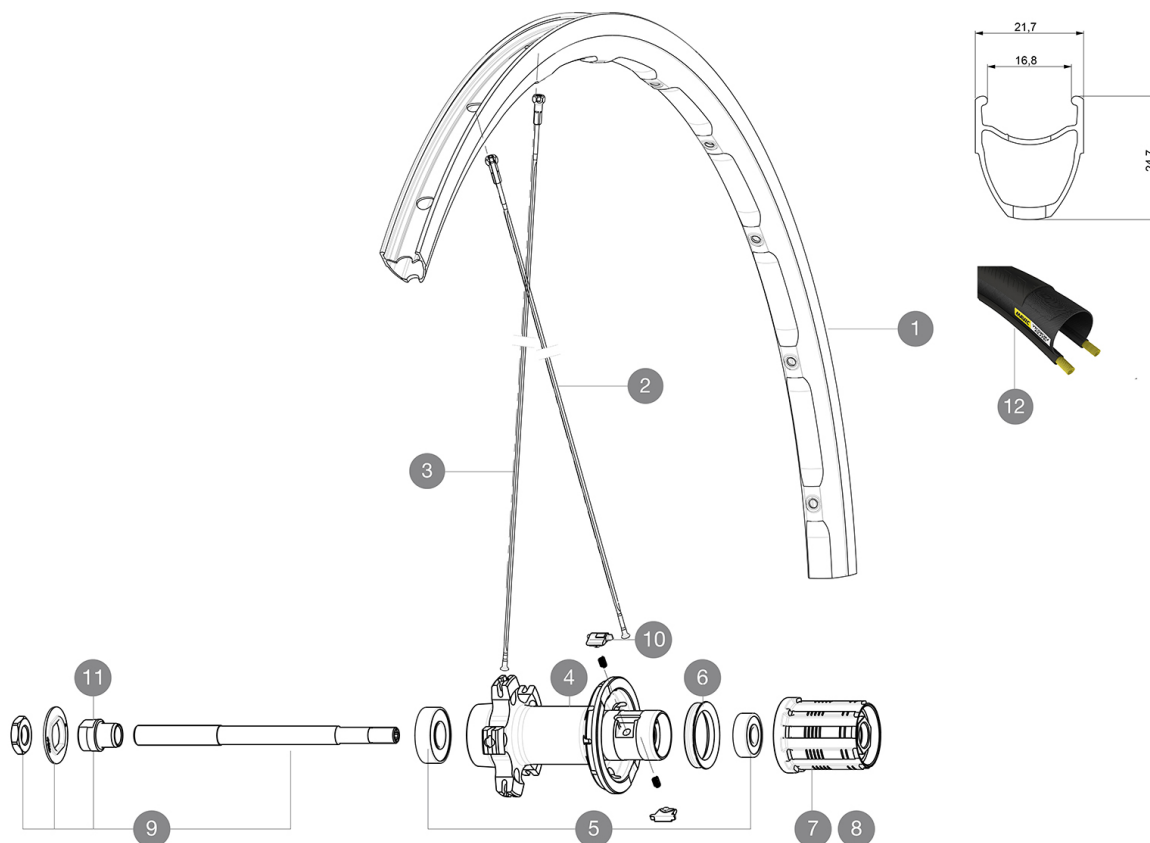

ASTM CATEGORY 1 : road only
Recommended weight limit : 120kg
Recommended tire sizes: 25 to 32 mm
Max. Pressure: 23mm 8.7 bars - 125 psi, 25/28mm 7.7 bars - 110 psi
Max. Pressure: 25mm 7.7 bars - 110 PSI

REFERENCES WHEELS

R81001	Ksyrium 17 Rr Black	R81002	Ksyrium 17 Rr Blue

RIMS

&NBSP;:

1	LV2409000	KIT REAR RIM KSYRIUM BLACK 17C
1	LV2409200	KIT REAR RIM KSYRIUM BLUE 17C

SPOKES

2	LV2275700	KIT 12 NDS KSYRIUM DISC 12/KSY 17C SPK 292mm
3	LV2275800	KIT 12 DS KSYRIUM DISC 12/KSY 17C SPK 274mm

HUB SHELLS

5	LM4066000	REAR HUB 608+6001 BEARINGS
6	L99500000	FTSL/FTSX FREEHUB BODY SEAL
7	L30871100	FTS-L ROAD FREEWHEEL BODY HG11 8/9 compatible
9	L99603900	REAR AXLE QRM ROAD 2008
10	LM4057800	FTSL PAWLS KIT (ROAD WHEELS)
11	L99603800	SHORT EXPENSIBLE BEARING SUPPORTS > 2008

TYRES

12	L37805700	Yksion Elite