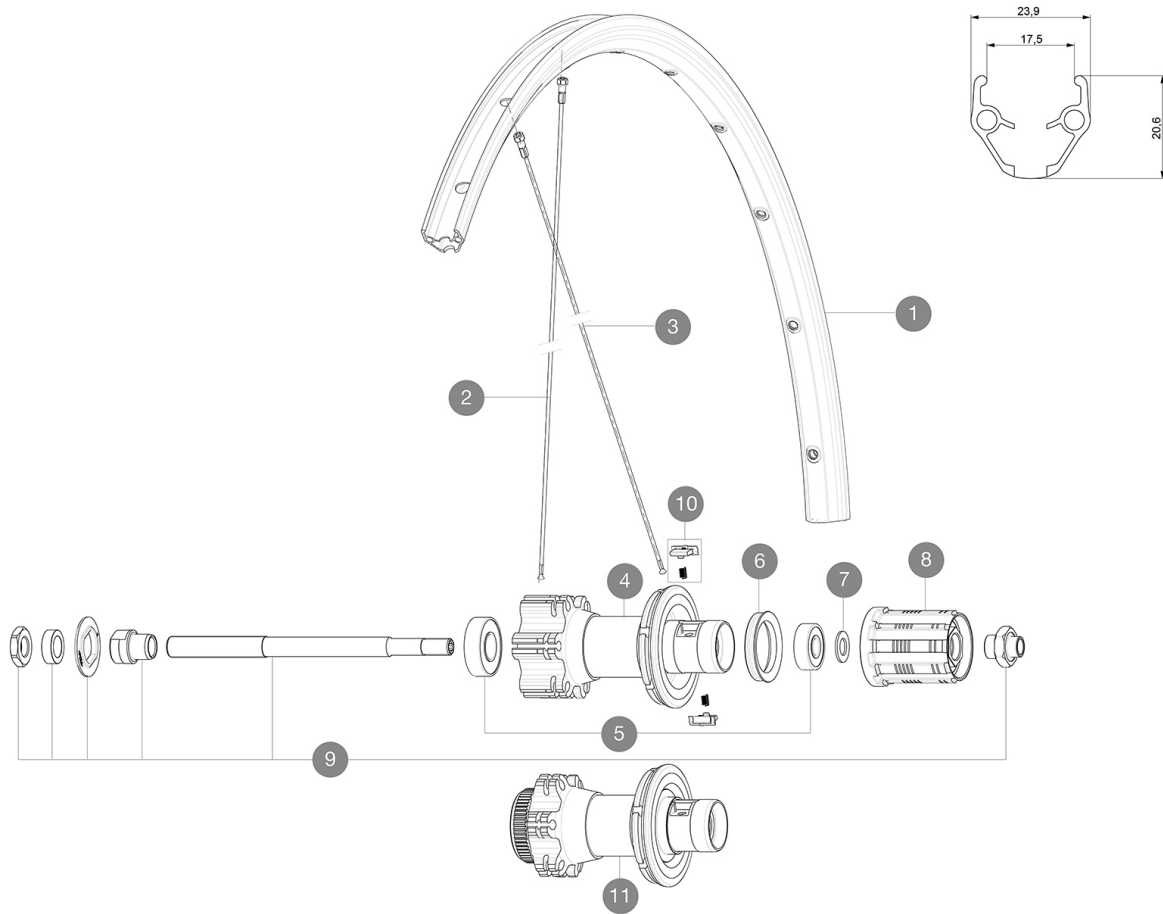

ASTM CATEGORY 2 : road and offroad with jumps less than 15cm
Recommended weight limit : 120kg
Recommended tire sizes: 25 to 32 mm
Max. Pressure: 23mm 8.7 bars - 125 psi, 25/28mm 7.7 bars - 110 psi

REFERENCES WHEELS

R94301	Aksium 17 D6B Rr QRx135	R94401	Aksium 17 DCL Rr QRx135
R99201	Aks 17 DCL Rr QRx135 WTS		

RIMS

&NBSP;:

1	LV2290800	KIT FRT/REAR RIM AKSIUM ONE DISC/AKSIUM DISC

SPOKES

2	L36690300	"KIT 12 FT/NDS XONE/XMAX - XA 29"/AKSIUM DISC 9 + 12 FT/AKS
3	L36690400	KIT 12 DS XONE/XRIDE FTSX/AKSIUM DISC 9 SPK 294mm

HUB SHELLS

4	N/A	HUB BODY
5	LM4066000	REAR HUB 608+6001 BEARINGS
6	L99500000	FTSL/FTSX FREEHUB BODY SEAL
7	LM4006700	INTERNAL FREEWHEEL SPACER FTSL/FTSX
8	L30871100	FTS-L ROAD FREEWHEEL BODY HG11 8/9 compatible
9	L32348000	MTB DISC REAR AXLE QRM MTB DISC
10	L32430300	FTSX PAWLS KIT (MTB WHEELS)