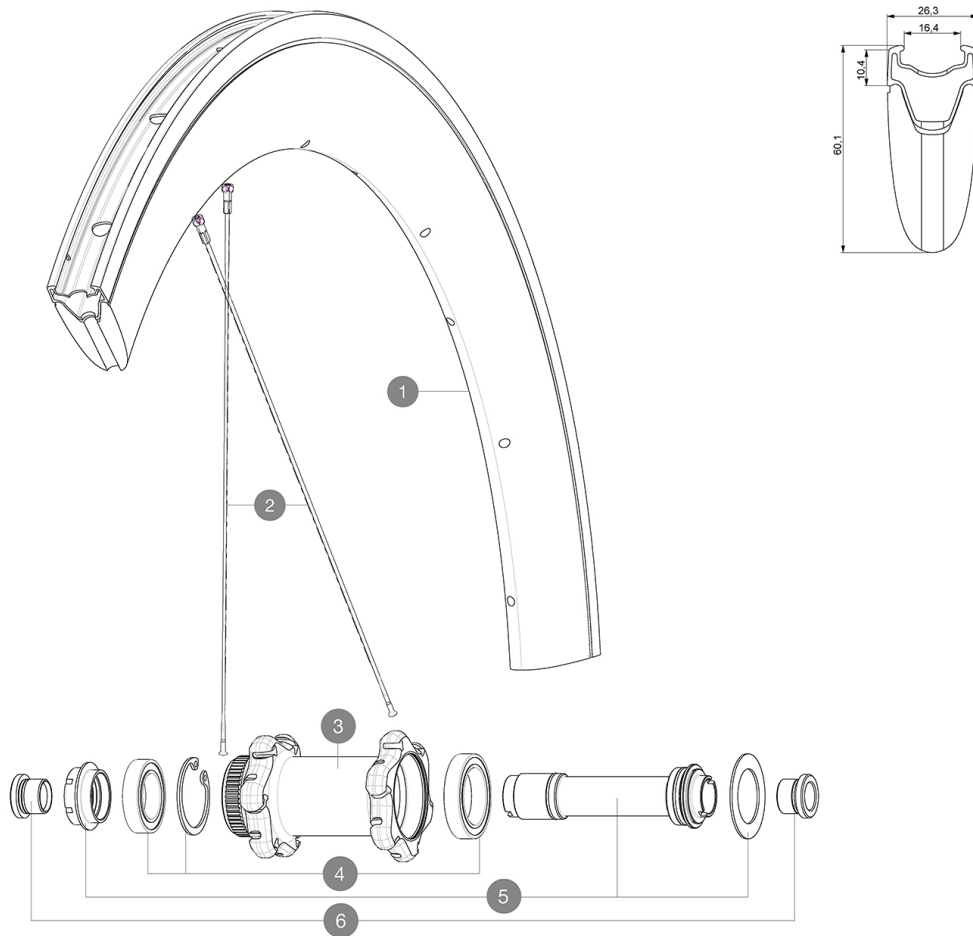

RIMS

VALVE HOLE Ø (MM): 6.5 :

1	LV2408500	KIT FRONT RIM CXR ELITE DISC - until stock last
	LV2690200	KIT CARBON RIM TAPE 18x622mm - FOR CARBON RIM

SPOKES

2	LV2275200	KIT 12 NDS/FT DISC/RR D SIDE BTD SPK 290mm/W N CXR Elite
---	-----------	----------------------------------------------------------

Specifications

RIMS

- **Material** : Maxtal alloy with Blackcell flange
- **Height** : 60 mm
- **Drilling** : traditional
- Disc brake specific profile
- **Valve hole diameter** : 6.5 mm
- **Tire** : clincher
- **Internal width** : 16 mm
- **ETRTO size** : 622x16C

SPOKES

- **Material** : steel
- **Shape** : straight pull, bladed, double butted
- **Nipples** : aluminum, ABS
- **Count** : 24 front and rear
- **Lacing** : front crossed 2, rear Isopulse

WHEEL HUB

- **Front and rear bodies** : aluminum
- **Axle material** : aluminum
- Sealed cartridge bearings
- **Freewheel** : Instant Drive 360
- **Front** : Quick release, 12 thru and 15 thru compatible
- **Rear** : 12x142 (convertible to quick release with optional adapters)

VERSIONS

- **Color** : Black only
- **Disc standard** : 6 Bolts or Center Lock(R)

WHEEL WEIGHTS

Wheel weight 945