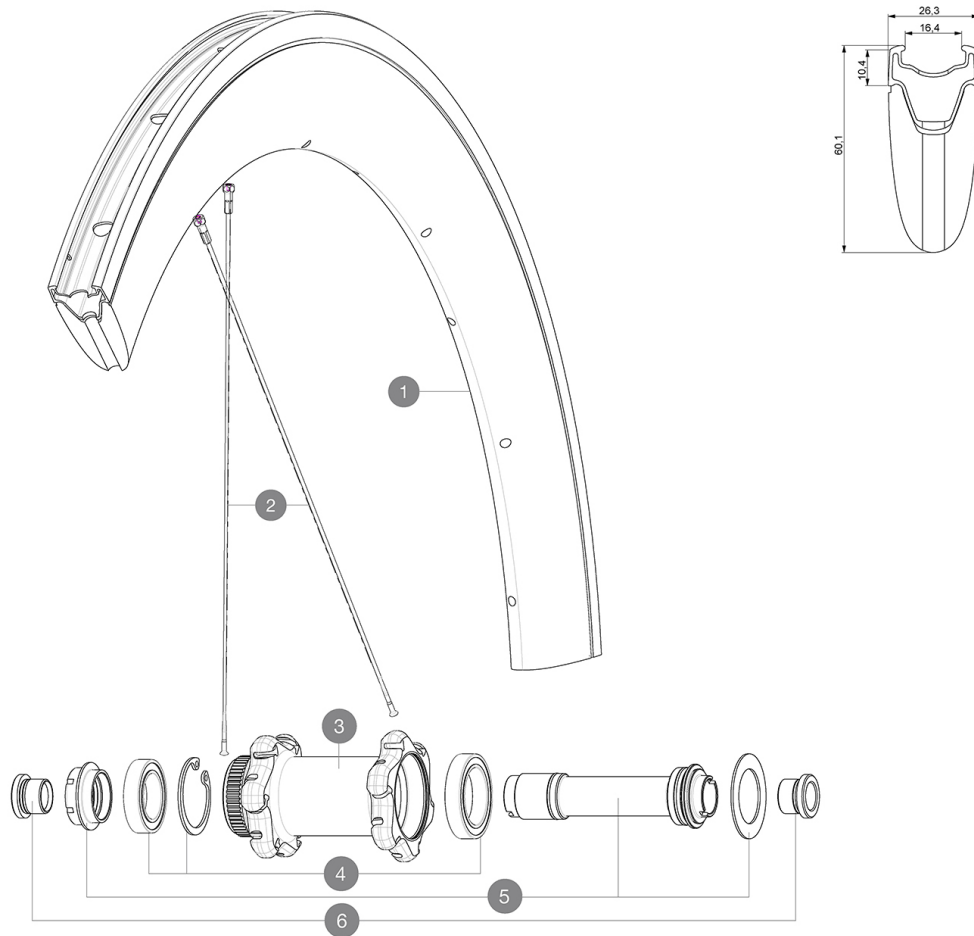

RIMS

VALVE HOLE Ø (MM): 6.5 :

1	LV2408500	KIT FRONT RIM CXR ELITE DISC - until stock last
	LV2690200	KIT CARBON RIM TAPE 18x622mm - FOR CARBON RIM

SPOKES

2	LV2275200	KIT 12 NDS/FT DISC/RR D SIDE BTD SPK 290mm/W N CXR Elite
---	-----------	--

Specifications

RIMS

- **Material** : Maxtal alloy with Blackcell flange
- **Height** : 60 mm
- **Drilling** : traditional
- Disc brake specific profile
- **Valve hole diameter** : 6.5 mm
- **Tire** : clincher
- **Internal width** : 16 mm
- **ETRTO size** : 622x16C

SPOKES

- **Material** : steel
- **Shape** : straight pull, bladed, double butted
- **Nipples** : aluminum, ABS
- **Count** : 24 front and rear
- **Lacing** : front crossed 2, rear Isopulse

WHEEL HUB

- **Front and rear bodies** : aluminum
- **Axle material** : aluminum
- Sealed cartridge bearings
- **Freewheel** : Instant Drive 360
- **Front** : Quick release, 12 thru and 15 thru compatible
- **Rear** : 12x142 (convertible to quick release with optional adapters)

VERSIONS

- **Color** : Black only
- **Disc standard** : 6 Bolts or Center Lock(R)

WHEEL WEIGHTS

Wheel weight 945