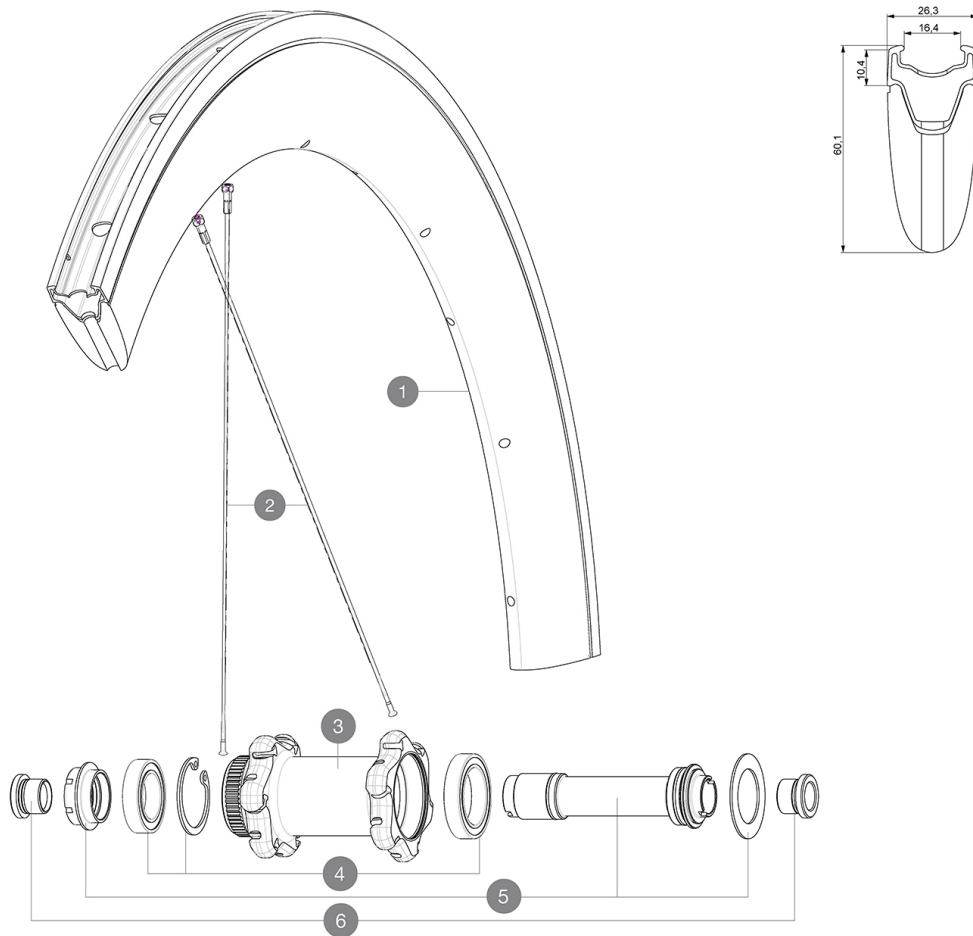

RIMS

VALVE HOLE Ø (MM): 6.5 :

1	LV2408500	KIT FRONT RIM CXR ELITE DISC - until stock last
	LV2690200	KIT CARBON RIM TAPE 18x622mm - FOR CARBON RIM

SPOKES

2	LV2275200	KIT 12 NDS/FT DISC/RR D SIDE BTD SPK 290mm/W N CXR Elite
---	-----------	--

Specifications

RIMS

- **Material** : Maxtal alloy with Blackcell flange
- **Height** : 60 mm
- **Drilling** : traditional
- Disc brake specific profile
- **Valve hole diameter** : 6.5 mm
- **Tire** : clincher
- **Internal width** : 16 mm
- **ETRTO size** : 622x16C

SPOKES

- **Material** : steel
- **Shape** : straight pull, bladed, double butted
- **Nipples** : aluminum, ABS
- **Count** : 24 front and rear
- **Lacing** : front crossed 2, rear Isopulse

WHEEL HUB

- **Front and rear bodies** : aluminum
- **Axle material** : aluminum
- Sealed cartridge bearings
- **Freewheel** : Instant Drive 360
- **Front** : Quick release, 12 thru and 15 thru compatible
- **Rear** : 12x142 (convertible to quick release with optional adapters)

VERSIONS

- **Color** : Black only
- **Disc standard** : 6 Bolts or Center Lock(R)

WHEEL WEIGHTS

Wheel weight 945