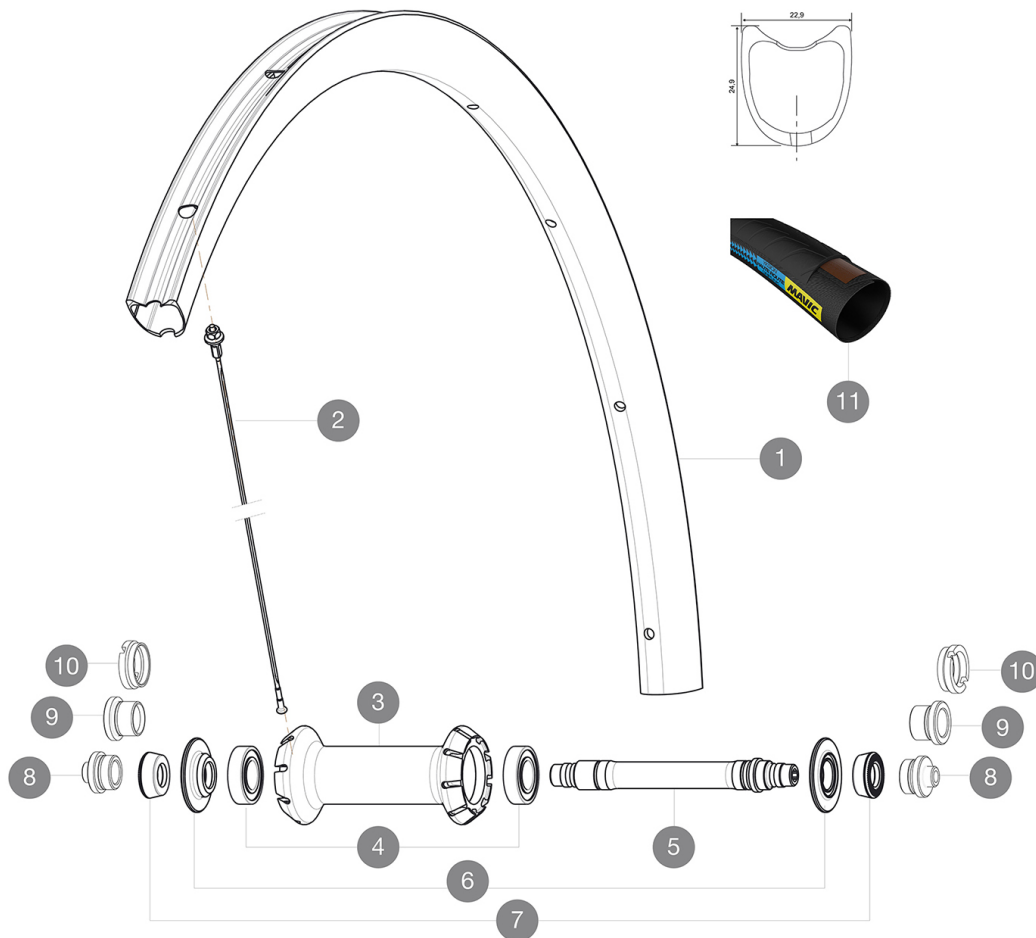

# MAVIC Ksyrium Pro Carbon SL T HR

ASTM CATEGORY 2 : road and offroad with jumps less than 15cm  
 Recommended weight limit : 120kg  
 Recommended tire sizes: 25 to 32 mm  
 Max. Pressure: 25mm 7.7 bars - 110 PSI

## RIMS

VALVE HOLE Ø (MM): 6,5 :

1 LV2730100 KIT FRONT RIM KSYRIUM PRO CARBON SL TUB HR

### SPOKES

- **Material** : steel
- **Shape** : straight pull, bladed, double butted
- **Nipples** : aluminum, ABS
- **Count** : front 18, rear 24
- **Lacing** : front radial, rear Isopulse

### WHEEL WEIGHTS

Wheel weight 515