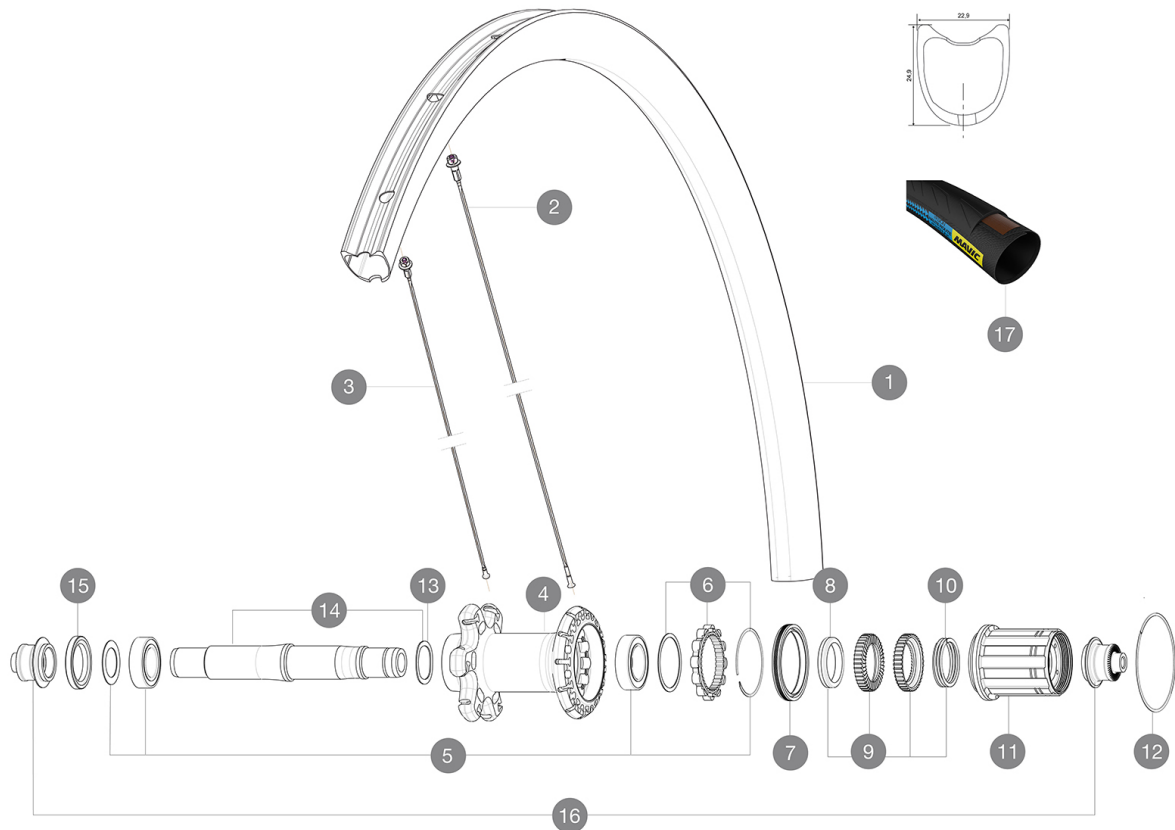

# MAVIC Ksyrium Pro Carbon SL T HR

ASTM CATEGORY 2 : road and offroad with jumps less than 15cm  
 Recommended weight limit : 120kg  
 Recommended tire sizes: 25 to 32 mm  
 Max. Pressure: 25mm 7.7 bars - 110 PSI

## RIMS

VALVE HOLE Ø (MM): 6,5 :

1 LV2730200 KIT REAR RIM KSYRIUM PRO CARBON SL TUB HR

### SPOKES

- **Material** : steel
- **Shape** : straight pull, bladed, double butted
- **Nipples** : aluminum, ABS
- **Count** : front 18, rear 24
- **Lacing** : front radial, rear Isopulse

### WHEEL WEIGHTS

Wheel weight 675