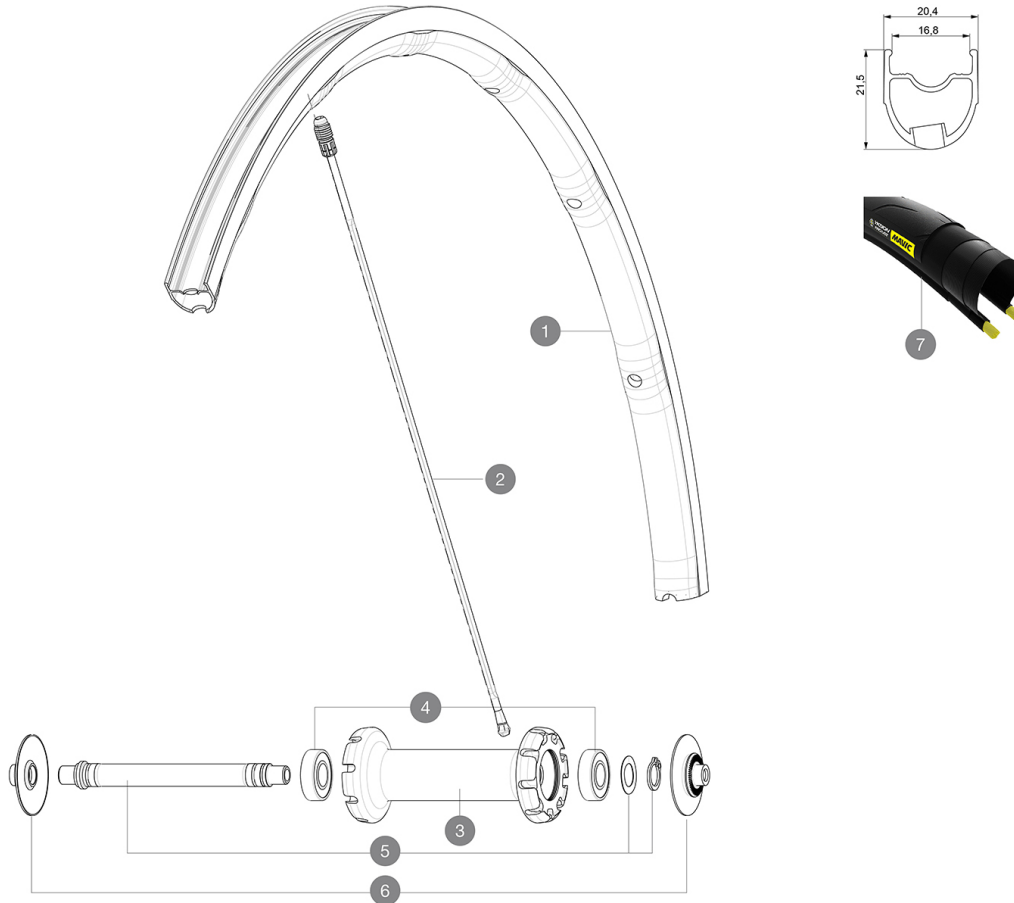

MAVIC Ksyrium Pro UST

ASTM CATEGORY 2 : road and offroad with jumps less than 15cm

For a longer longevity of the wheel, Mavic recommends that the total weight supported by the wheels don't exceed 120kg, bike included

Recommended tyre sizes: 25 to 32 mm

Max. Pressure: see indication on wheel and tyre. If they differ, use the lower of the 2

Max. Pressure tubeless: 25mm 7 bars - 100 PSI, 28mm 6 bars - 87 PSI. Max pressure tubetype: 25/28mm 7,7 bars - 110 PSI

REFERENCES WHEELS

F73241 Ksyrium Pro UST Ft

RIMS

&NBSP;:

1	LV2730600	KIT FRONT RIM KSYRIUM PRO UST

SPOKES

2	LV2278100	KIT 1 FT 285,5/1 RR KSYRIUM PRO UST SPK 273,5
2	LV2277700	KIT 9 FT KSYRIUM PRO UST ALU SPOKE 285,5mm

HUB SHELLS

3	N/A	HUB BODY
4	LV2530200	KIT 2 BEARINGS 10x22x6 + WAVED WASHER + CLIP
5	LV2390400	KIT FRT AXLE + CLIP + WASH HUB WITH 10x22 BRG
6	LV2390500	KIT 2 FORK RESTS QRM AUTO - ALU SPK FRT HUB

TYRES

7	39938825	Yksion Pro UST 700x25