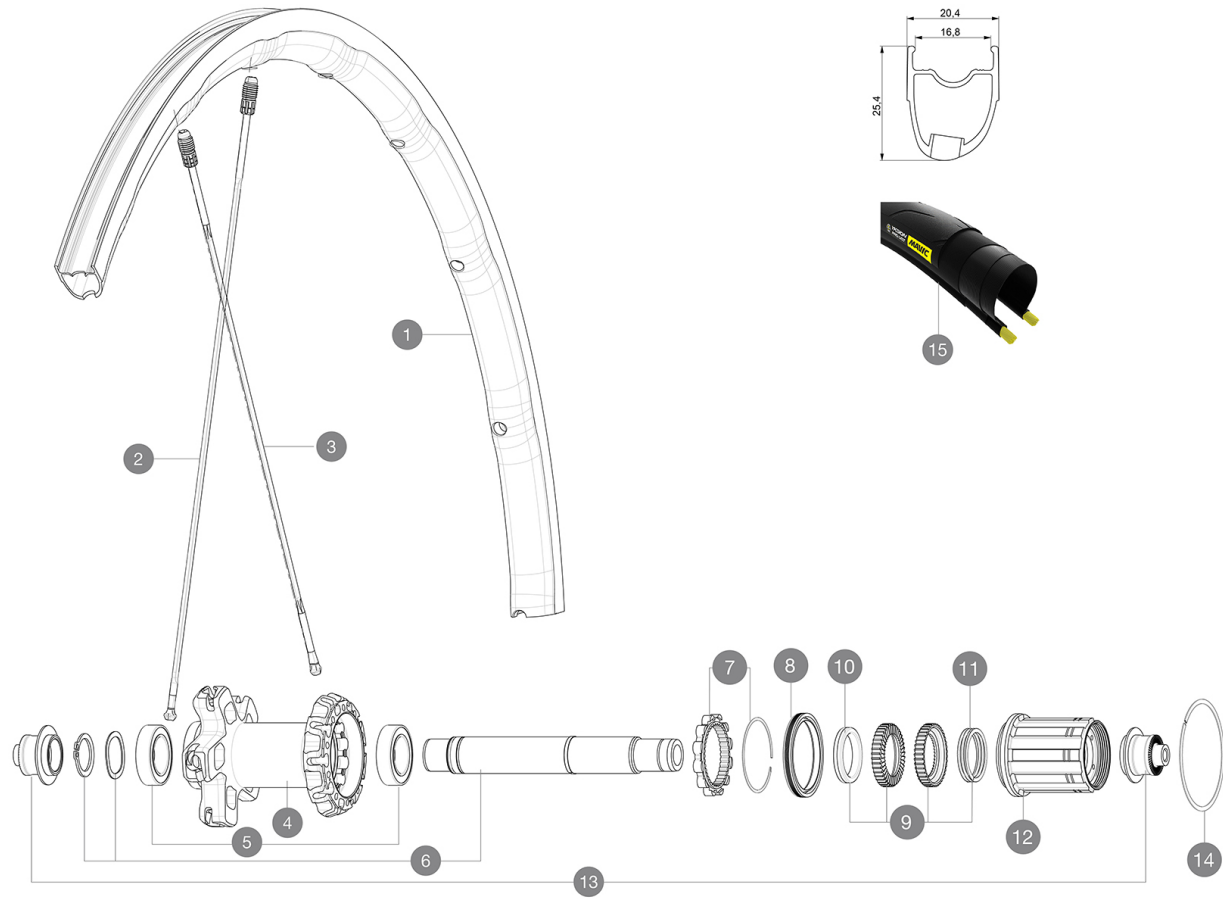

Ksyrium Pro UST

参照ホイール

R17231 Ksyrium Pro UST Rr

ASTM 2: 15
120
25 32 mm
2
25mm 7.7 bars - 110 psi

RIMS

&NBSP;:

1	LV2730700	KIT REAR RIM KSYRIUM PRO UST
---	-----------	------------------------------

SPOKES

2	L10844700	10 SILV.R-SYS SL TUB.ZICRAL BUTT.REAR SPK.298mm
3	LV2278100	KIT 1 FT 285,5/1 RR KSYRIUM PRO UST SPK 273,5
3	LV2270500	SPOKES KIT DRIVE SIDE KSYRIUM PRO DISC

HUB SHELLS

4	N/A	HUB BODY
5	LV2560400	KIT ID360 2 BEARINGS 17x28x7 + CIRCLIP + WAVED WASHER (QRM)
6	LV2252800	KIT ID360 UB REAR WHEEL AXLE WITH CIRCLIP/WAVE WASHER
7	LV2252700	KIT ID360 INSERT SHAPED EAR LOBE > 2017
8	LV2251600	ID360 SEAL + GREASE
9	LV2251700	ID360 2 RATCHETS + SPRING + GREASE
10	LV2500500	Kit 3 ID360 pad for noise reduction
11	LV2251800	KIT 3 ID360 ROAD SPRINGS
12	LV3430100	HG11 Freewheel Body ID360
13	LV2253100	KIT REAR AXLE ADAPTOR QUICK RELEASE ID360
14	LV2252200	KIT 2 REAR HUB RETENTION RINGS 48mm